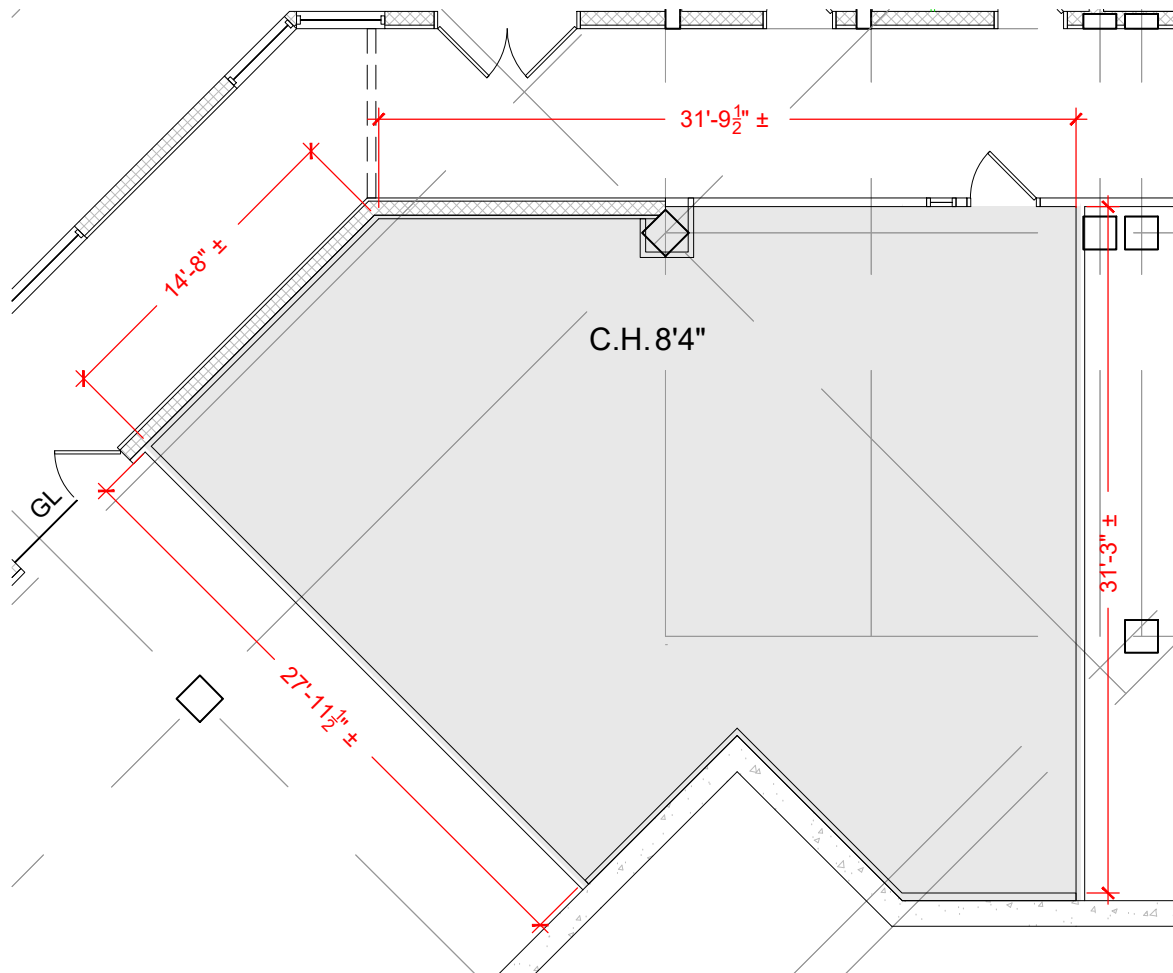

TOTAL SF AVAILABLE -1,174 RSF (16%)

Key Plan

[Click to access 3D model](#)

Floor Plan