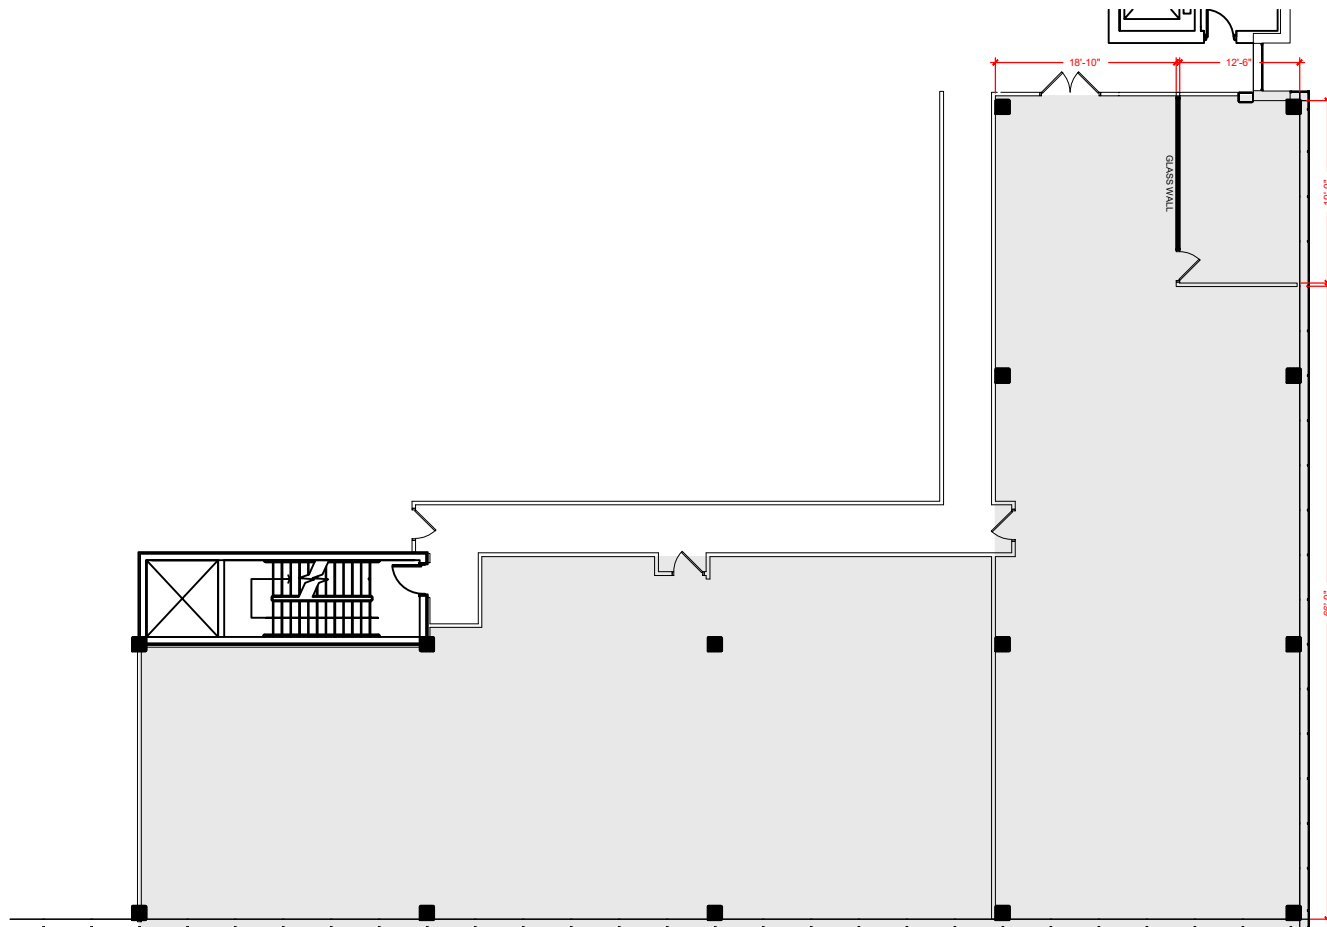

TOTAL SF AVAILABLE -6,910 RSF(16%)

Key Plan

[Click to access 3D model](#)

Floor Plan