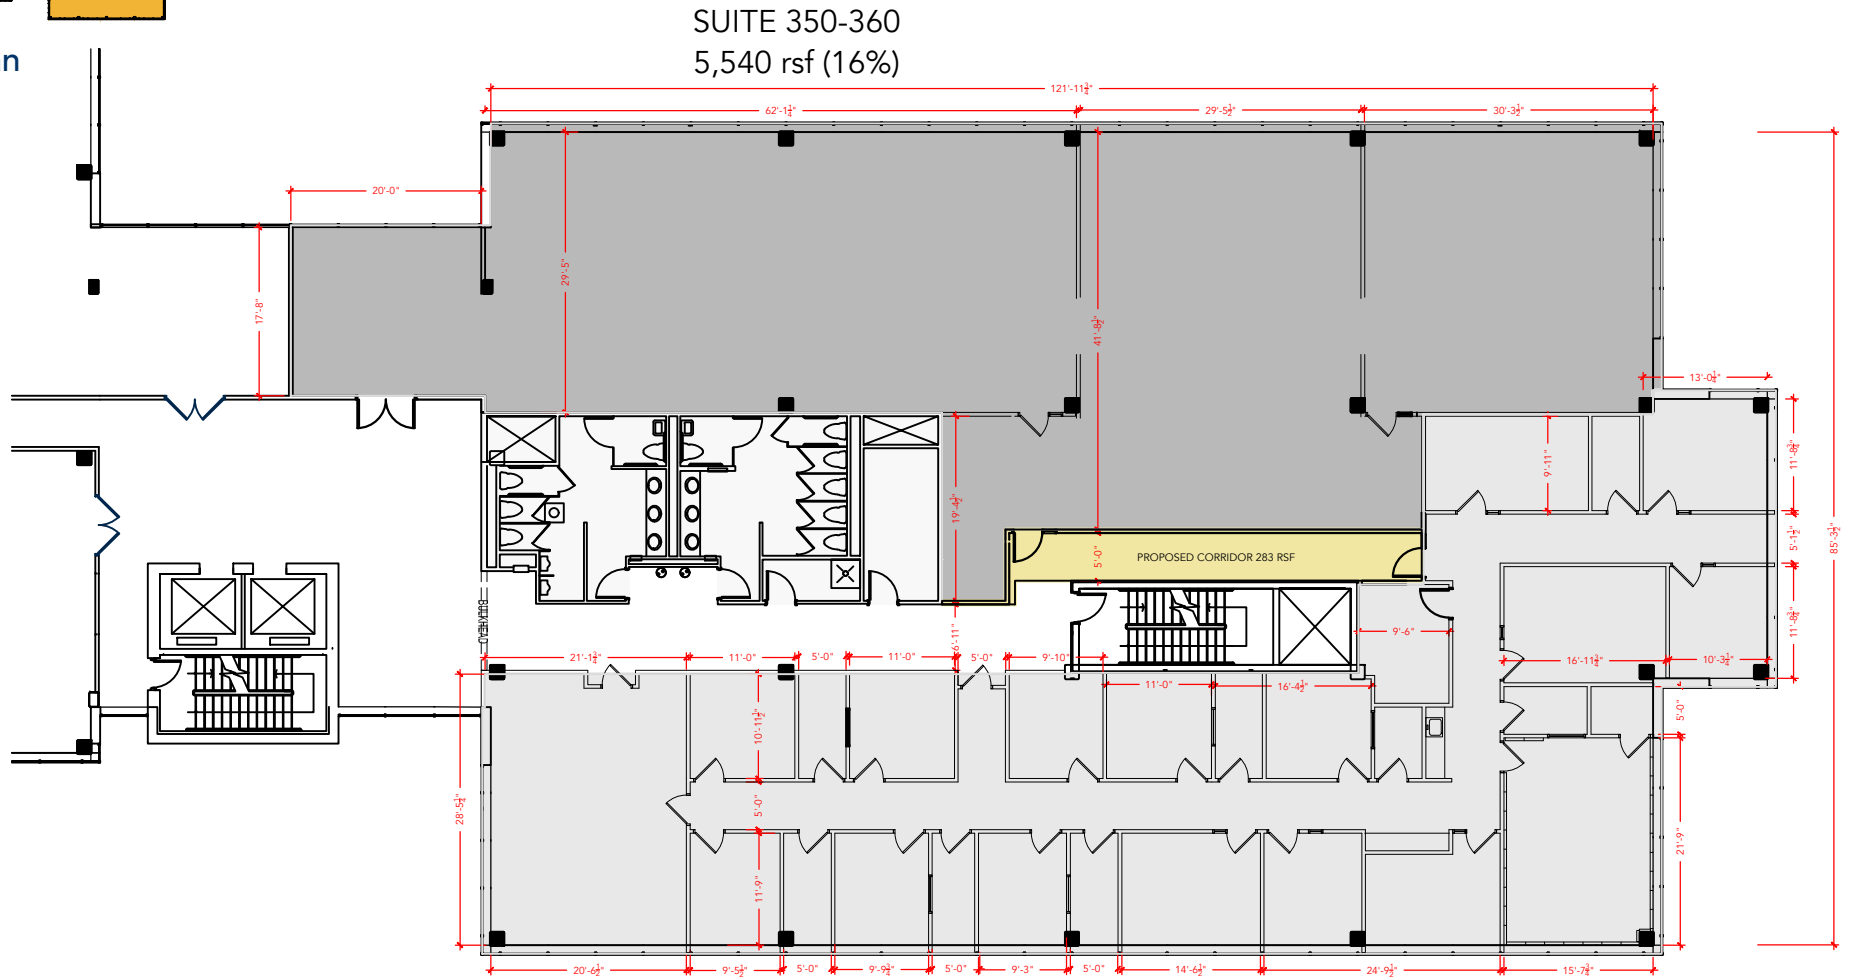

TOTAL SF AVAILABLE - 11,341 RSF(16%)

Key Plan

Floor Plan