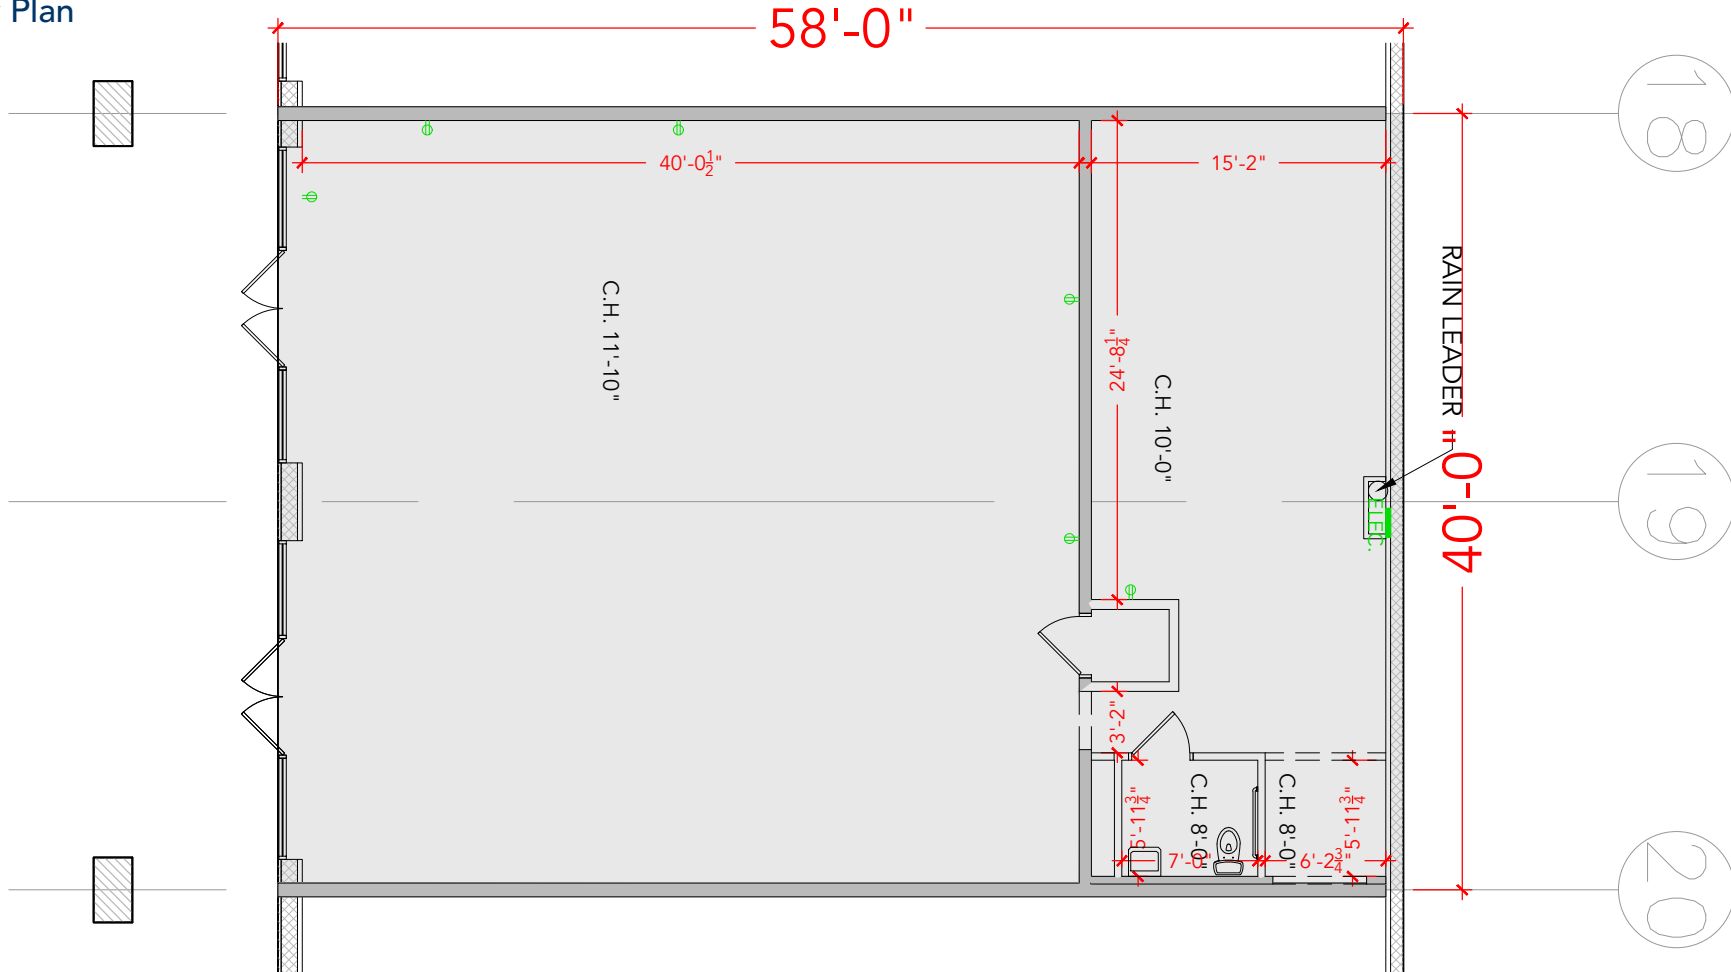

**TOTAL SF AVAILABLE - 2,320 SF**

OFFICE - 2,320 SF  
WAREHOUSE - 0,000 SF

[Click to access 3D model](#)

Key Plan

118 119

Floor Plan