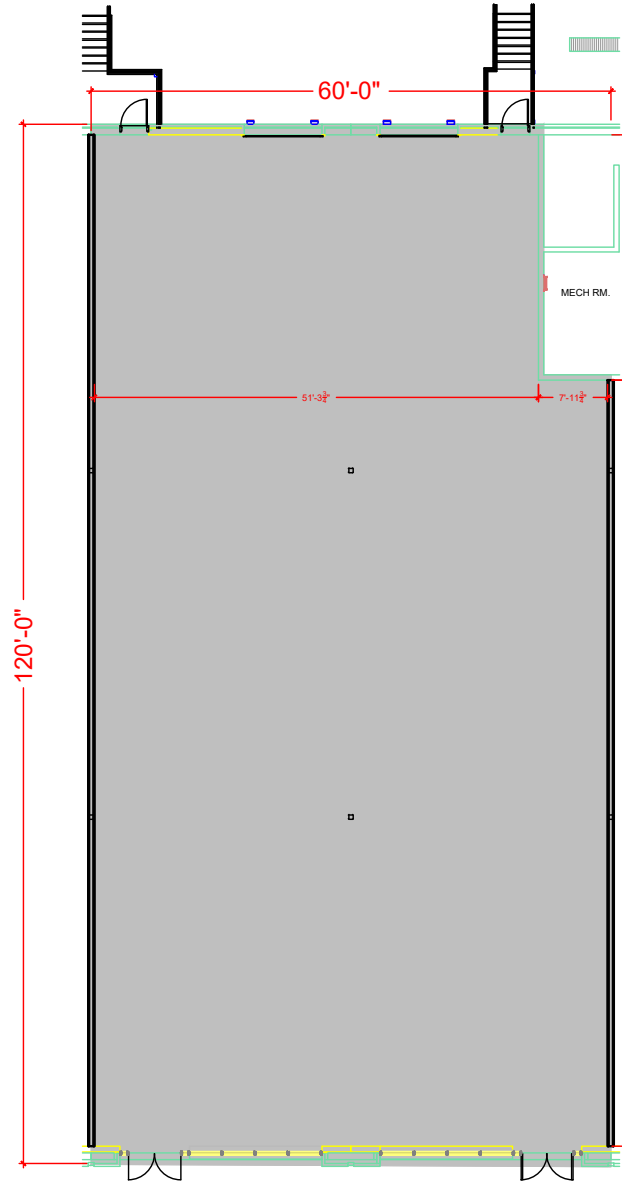

TOTAL SF AVAILABLE - 7,039 RSF

Key Plan

Floor Plan