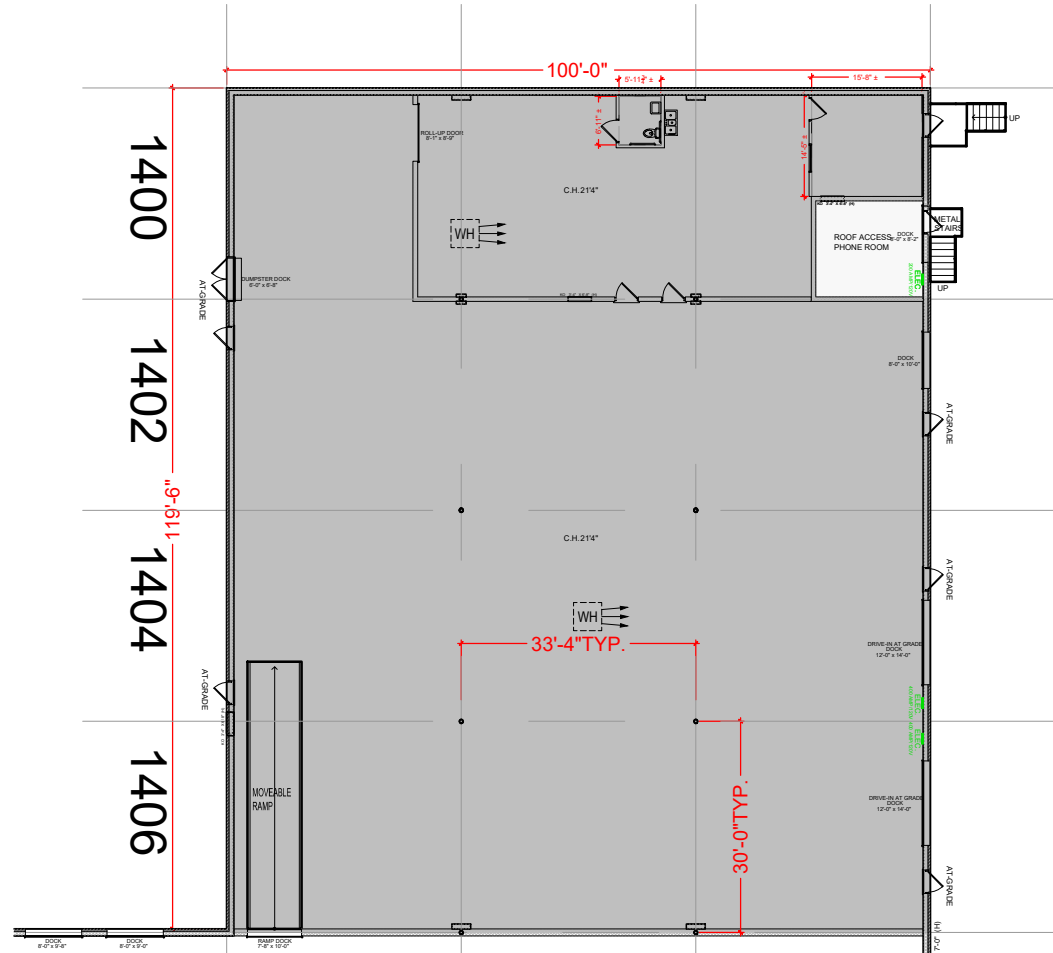

TOTAL SF AVAILABLE - 11,778 SF

OFFICE - 0,000 SF
WAREHOUSE - 11,778 SF

[Click to access 3D model](#)

Key Plan

Floor Plan