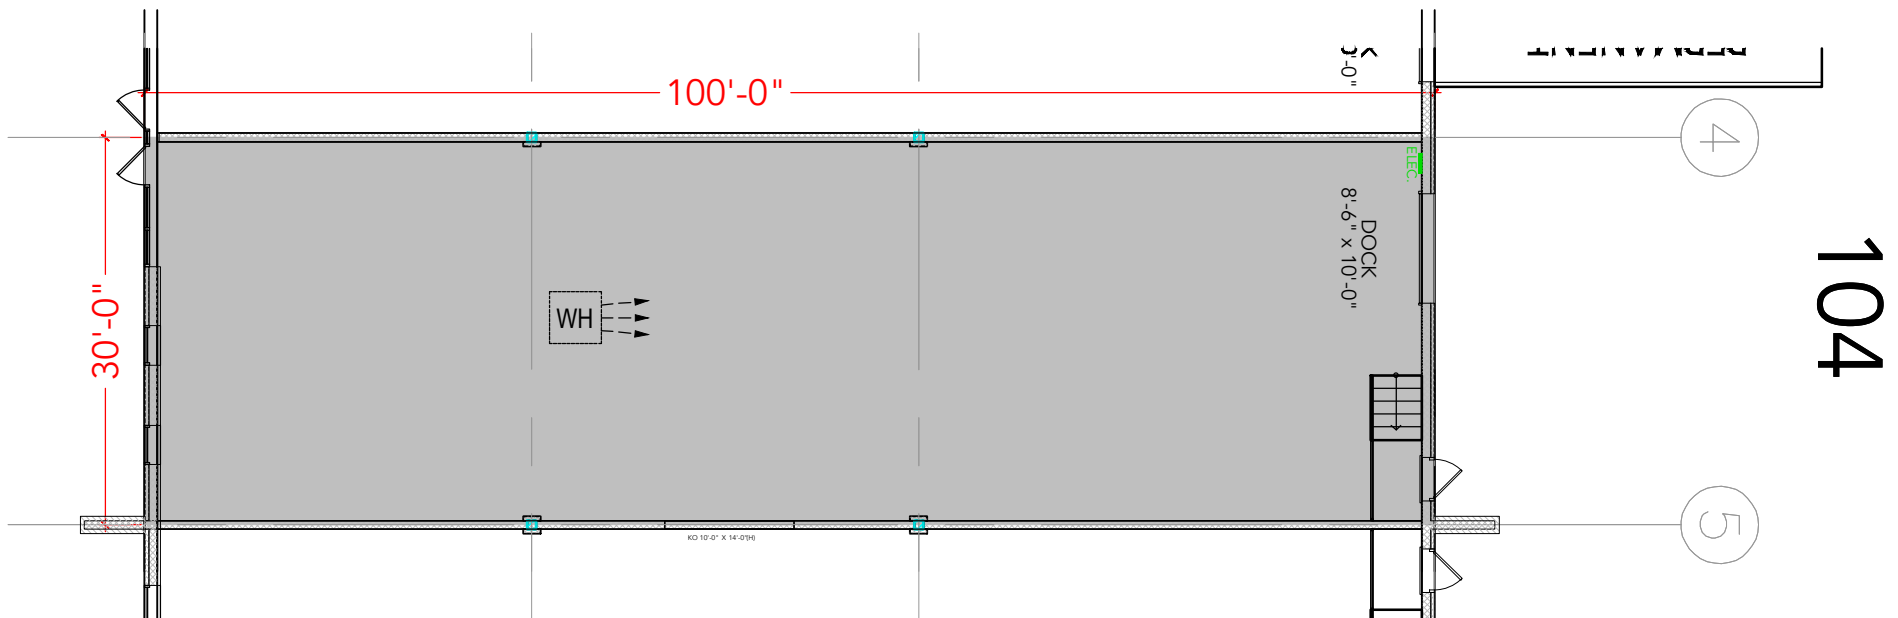

TOTAL SF AVAILABLE - 3,000 SF

OFFICE - 0,000 SF

WAREHOUSE - 3,000 SF

[Click to access 3D model](#)

Key Plan

Floor Plan