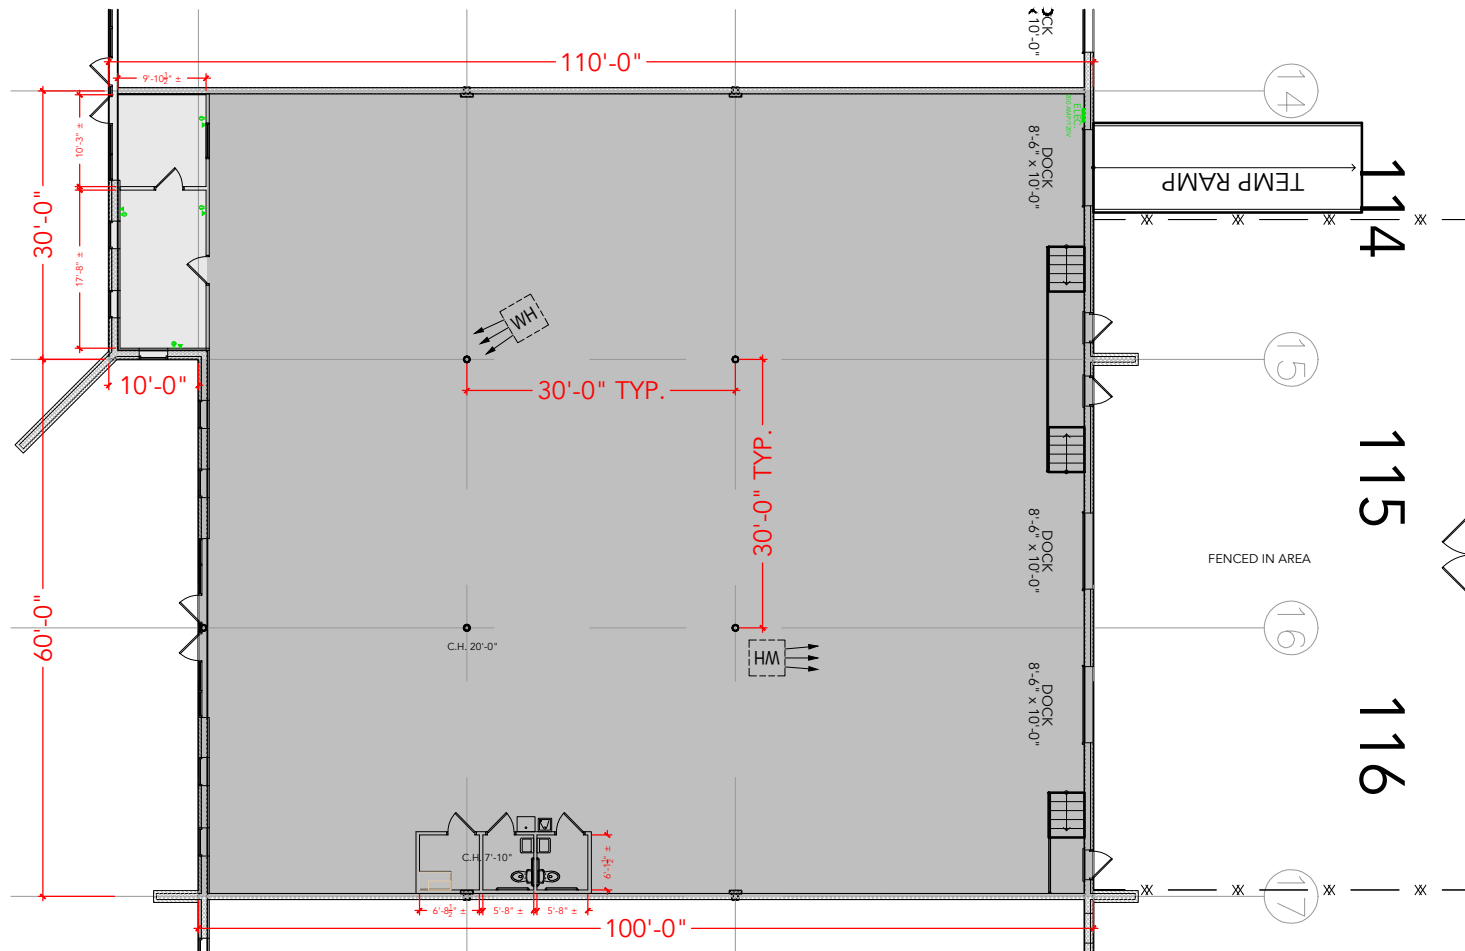

**TOTAL SF AVAILABLE -9,300 SF**

OFFICE - 331 SF

WAREHOUSE - 8,969 SF

[Click to access 3D model](#)

Key Plan

Floor Plan