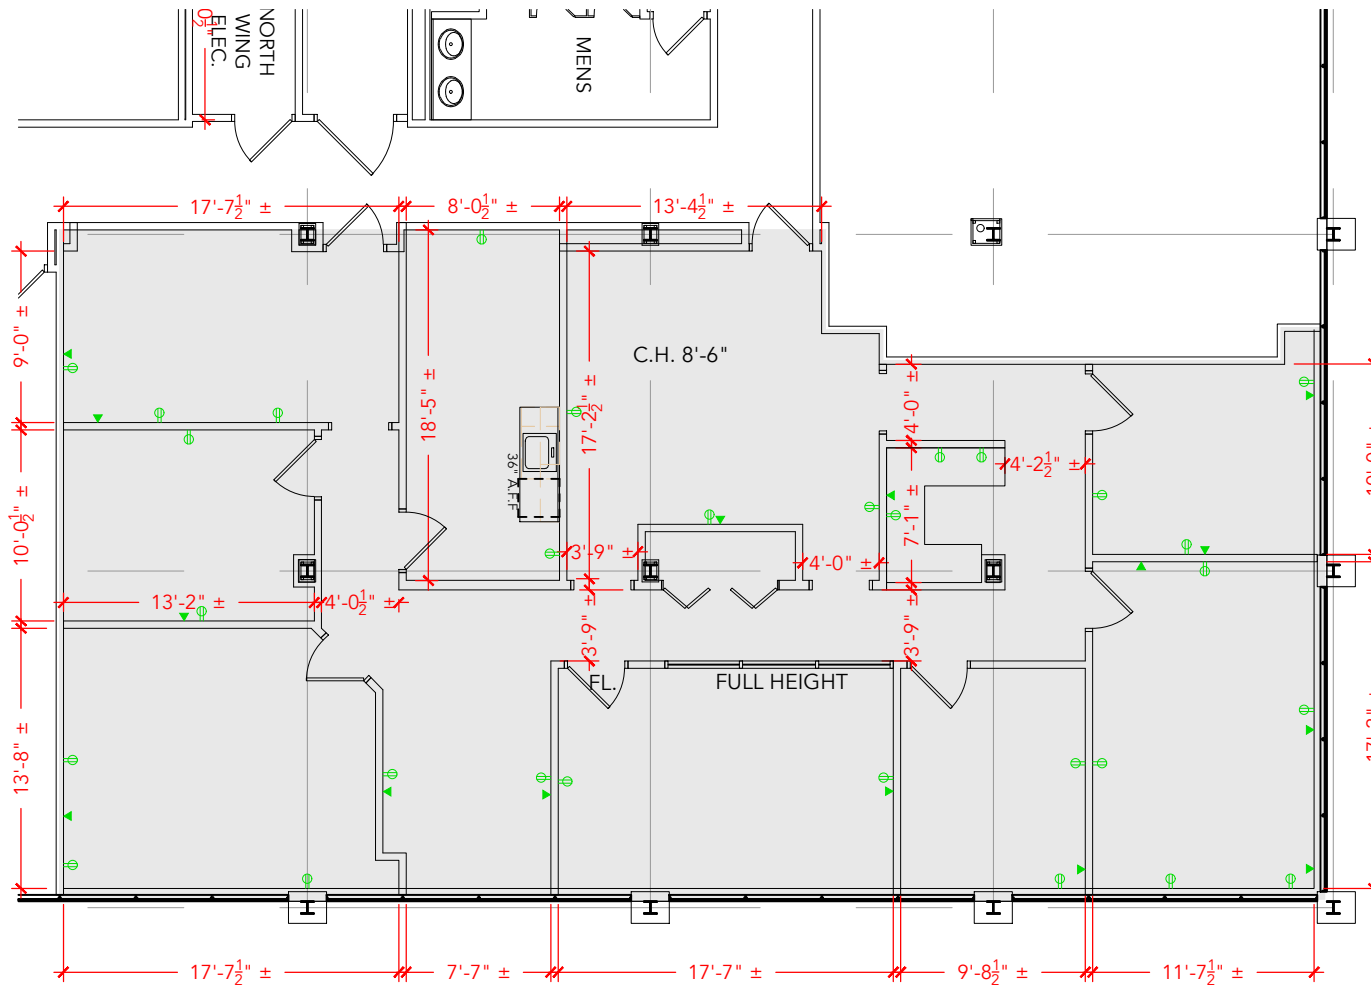

TOTAL SF AVAILABLE - 2,432 RSF (12.6%)

[Click to access 3D model](#)

Key Plan

Floor Plan