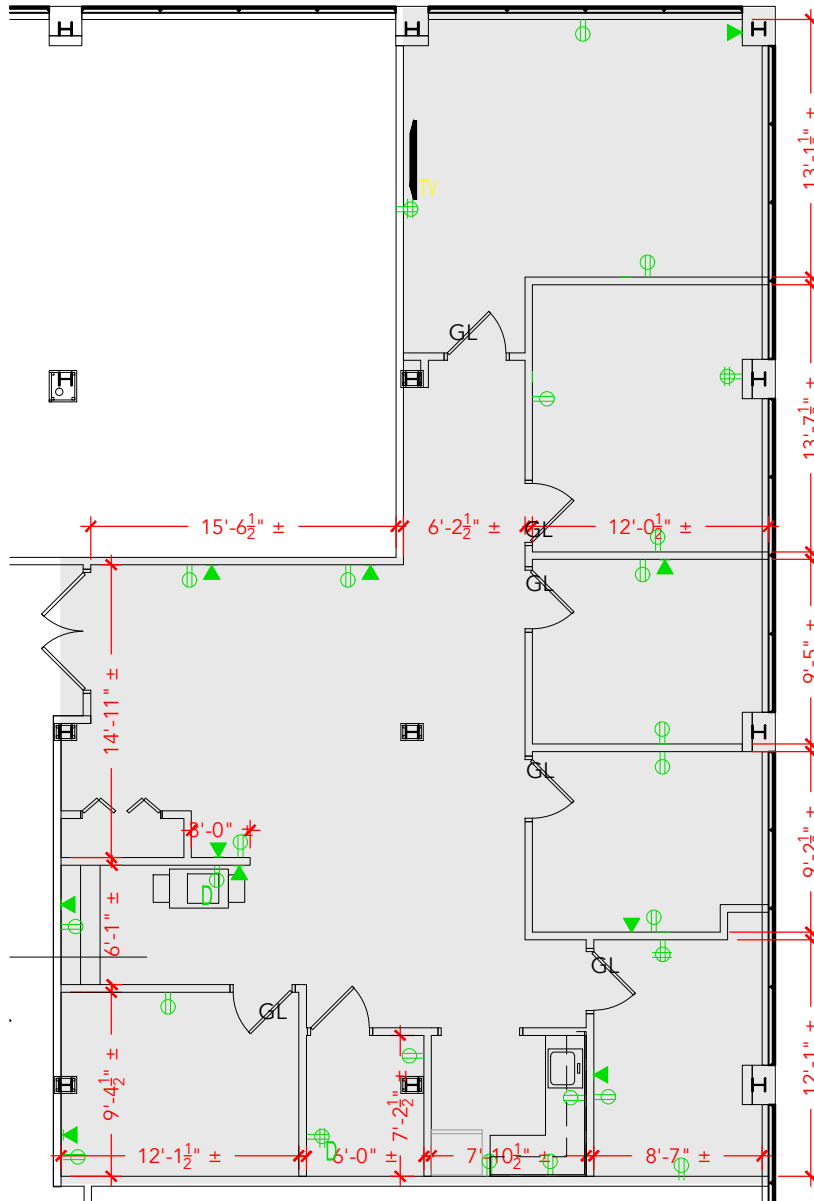

TOTAL SF AVAILABLE - 1,898 RSF (12.6%)

Key Plan

[Click to access 3D model](#)

Floor Plan