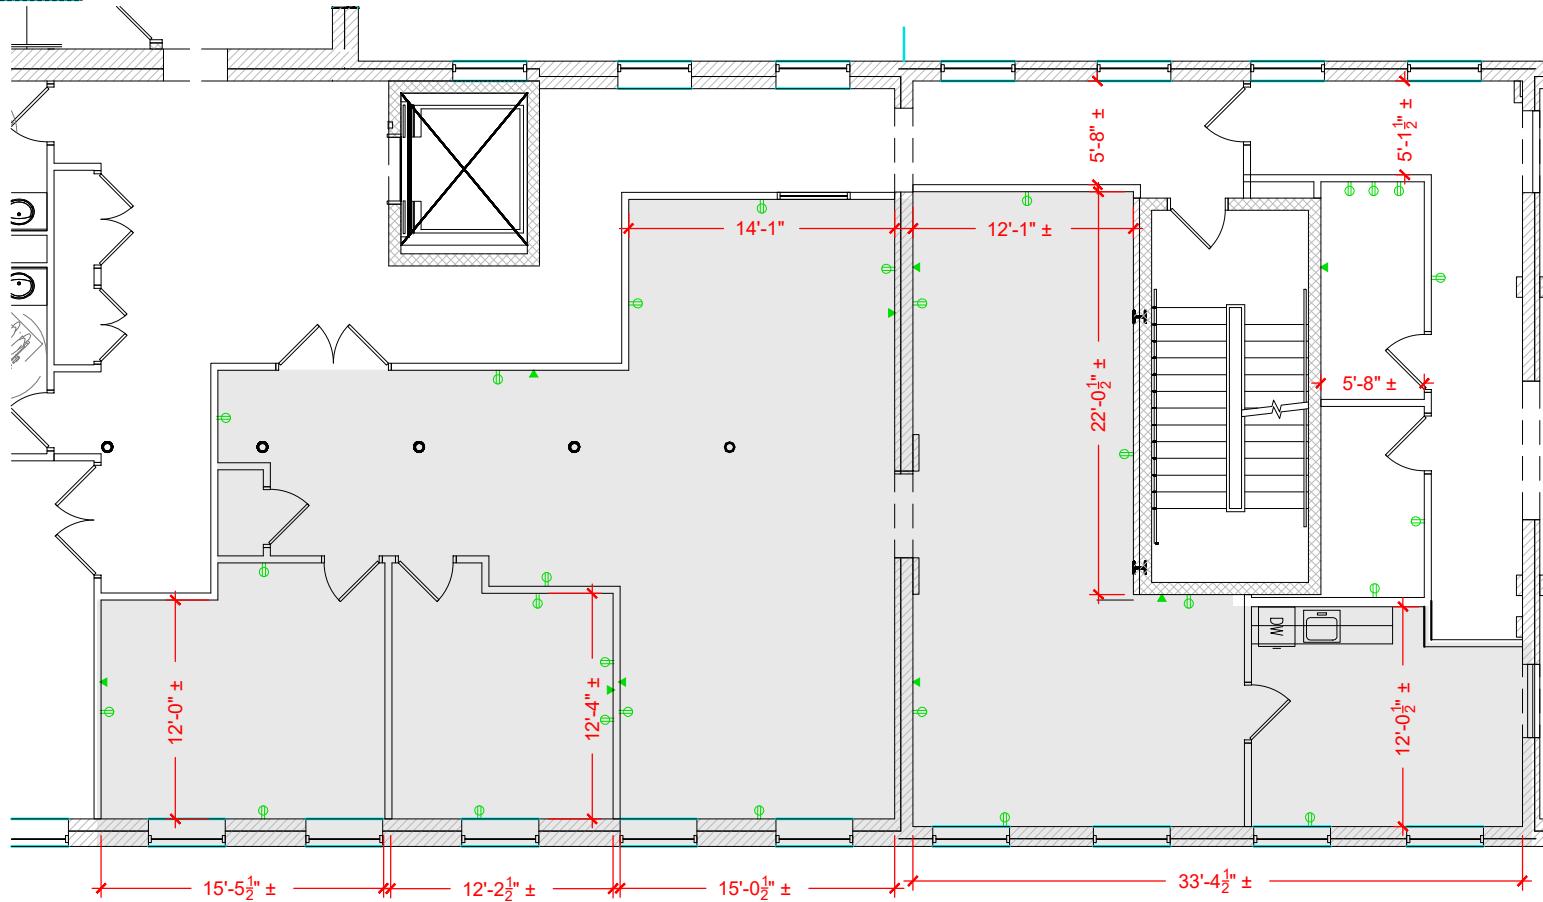

TOTAL SF AVAILABLE - 2,080 SF

[Click to access 3D model](#)

Key Plan

Floor Plan