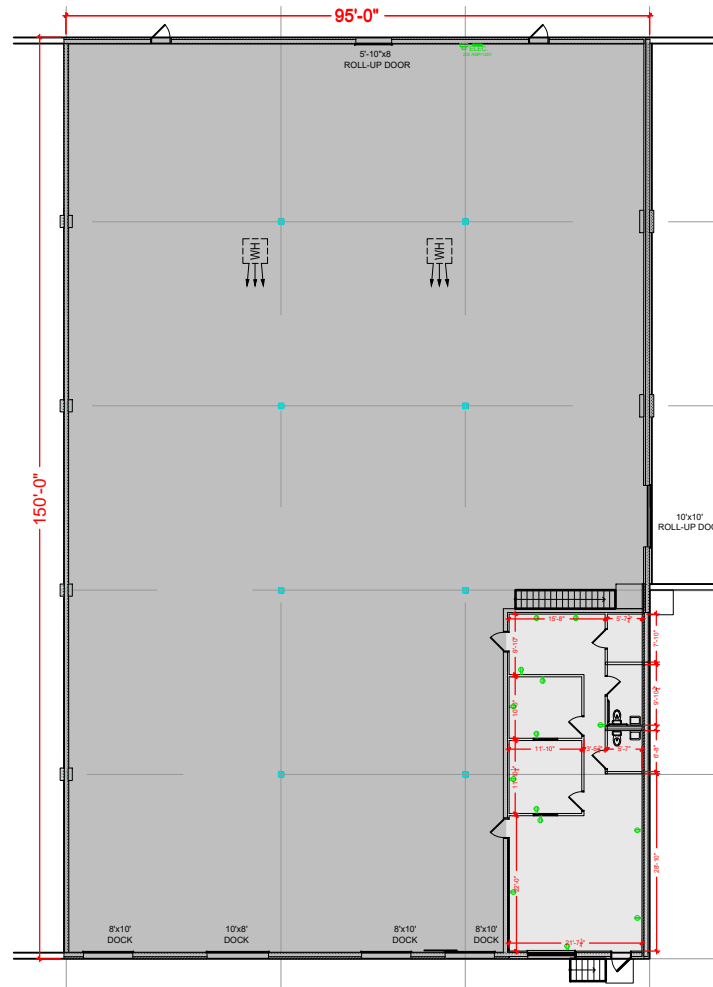

TOTAL SF AVAILABLE - 14,250 SF

OFFICE - 1,332 SF

WAREHOUSE - 12,918 SF

[Click to access 3D model](#)

Key Plan

Floor Plan