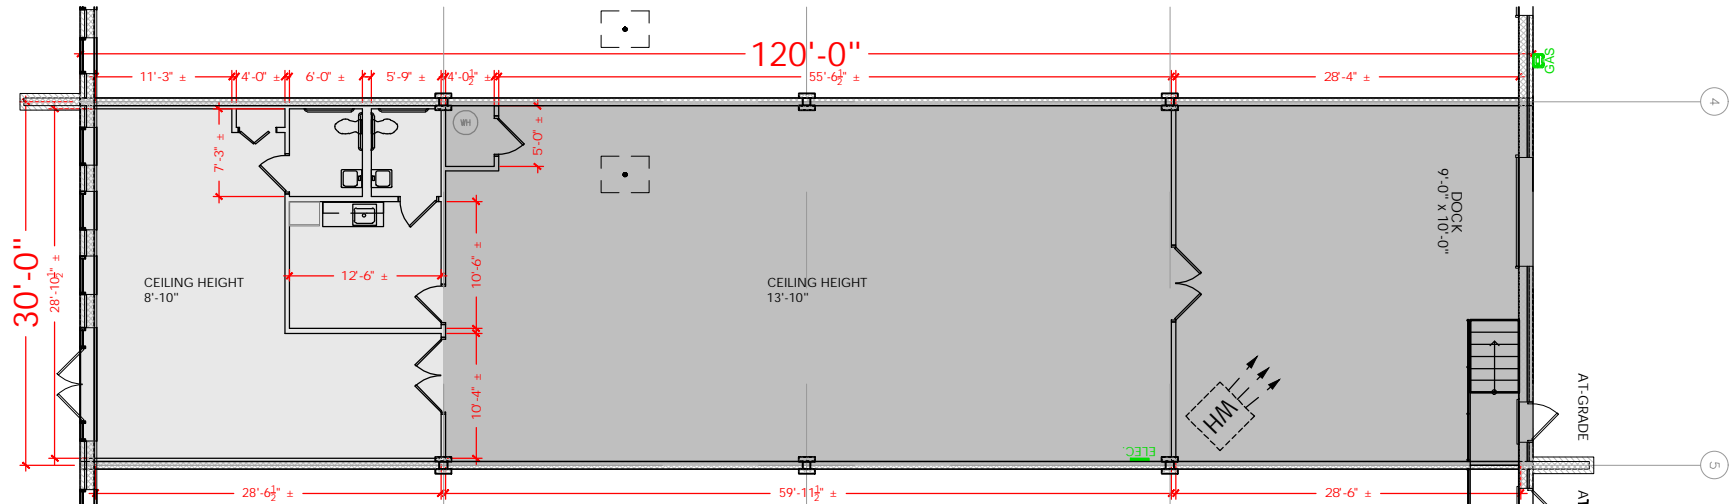

TOTAL SF AVAILABLE - 3,600 SF

OFFICE - 900 SF
WAREHOUSE SF - 2,700 SF

[Click to access 3D model](#)

Key Plan

6961

Floor Plan