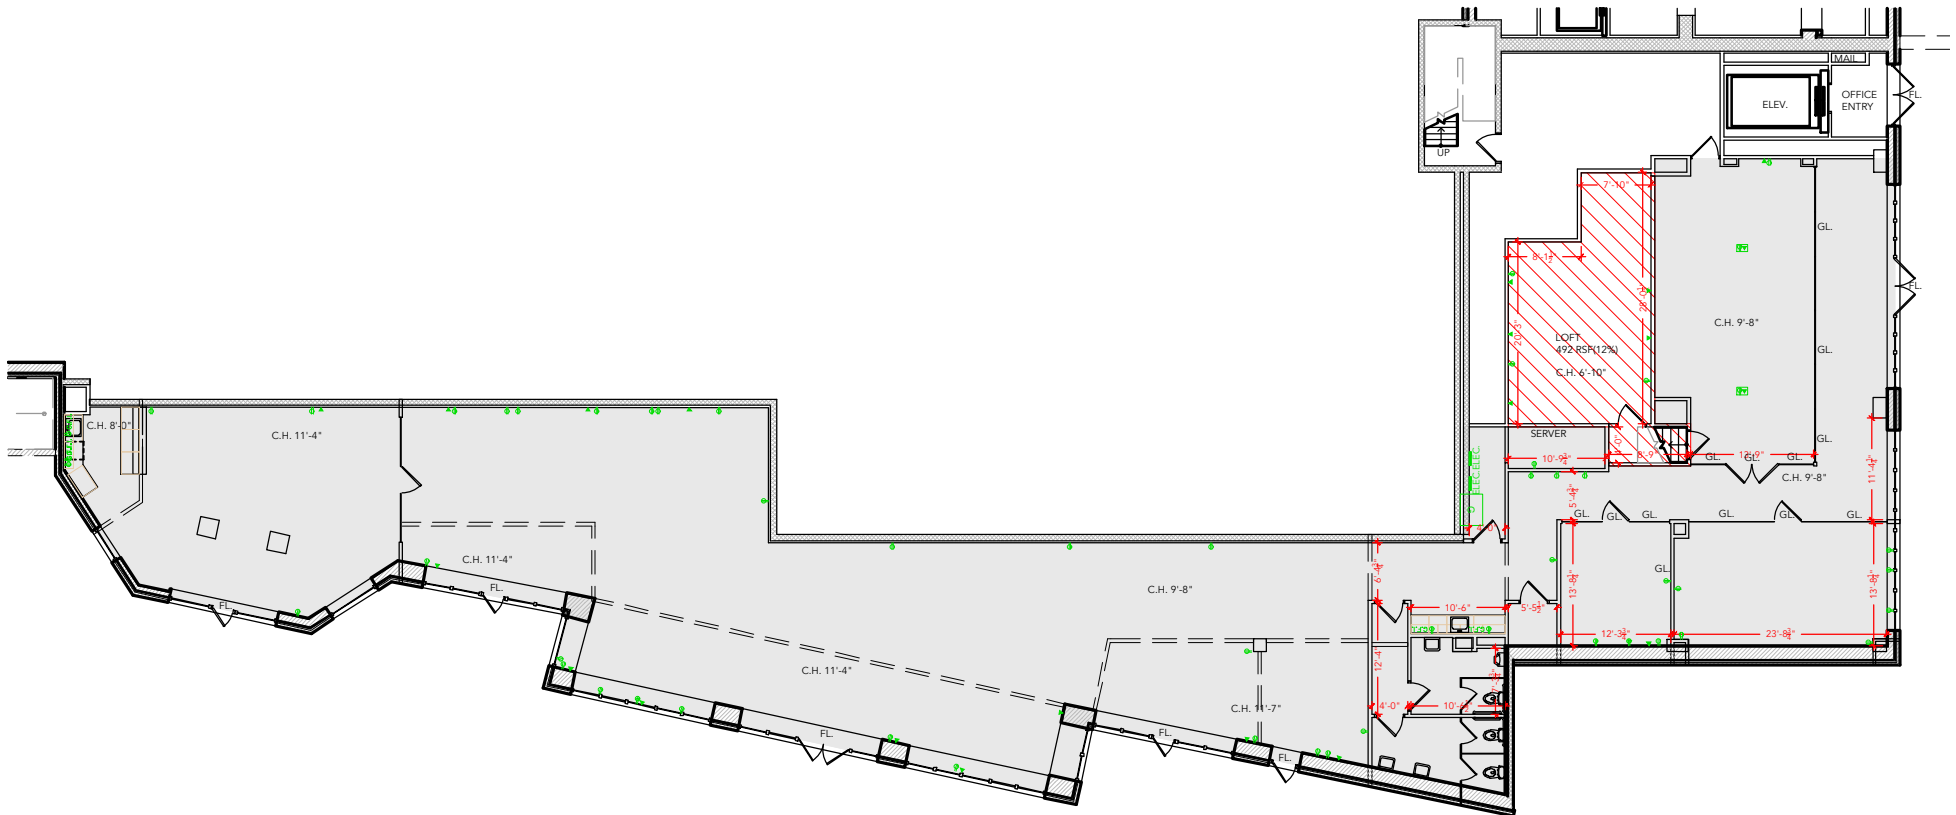

TOTAL SF AVAILABLE - 6,471 RSF(12%)

* LOFT 492 RSF(12%) NOT INCLUDED IN TOTAL RSF
[Click to access 3D model](#)

Key Plan

Floor Plan