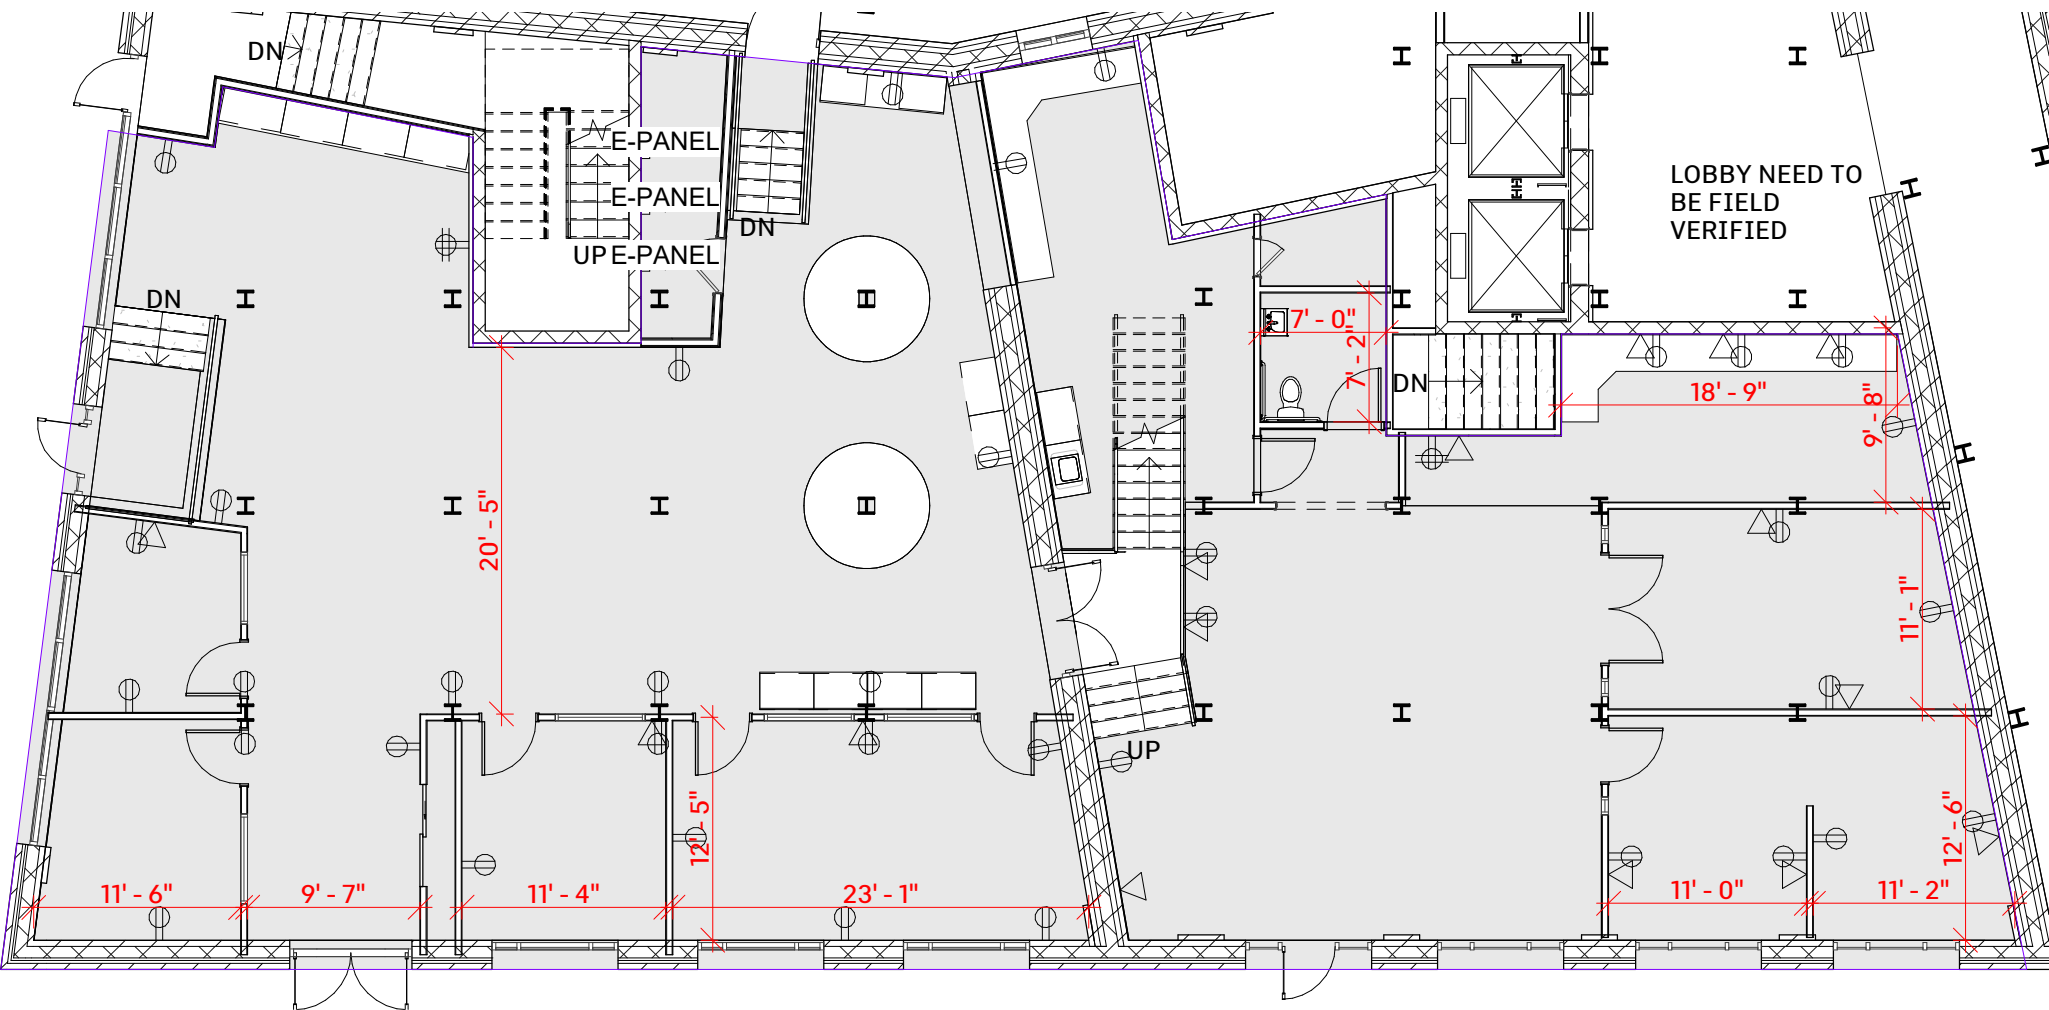

TOTAL SF AVAILABLE -5,478 SF

1st Floor -4,477 SF

Mezz -1,001 SF

TOTAL SF AVAILABLE -5,478 SF

1st Floor -4,477 SF

Mezz -1,001 SF

TOTAL SF AVAILABLE -5,478 SF

1st Floor -4,477 SF

Mezz -1,001 SF