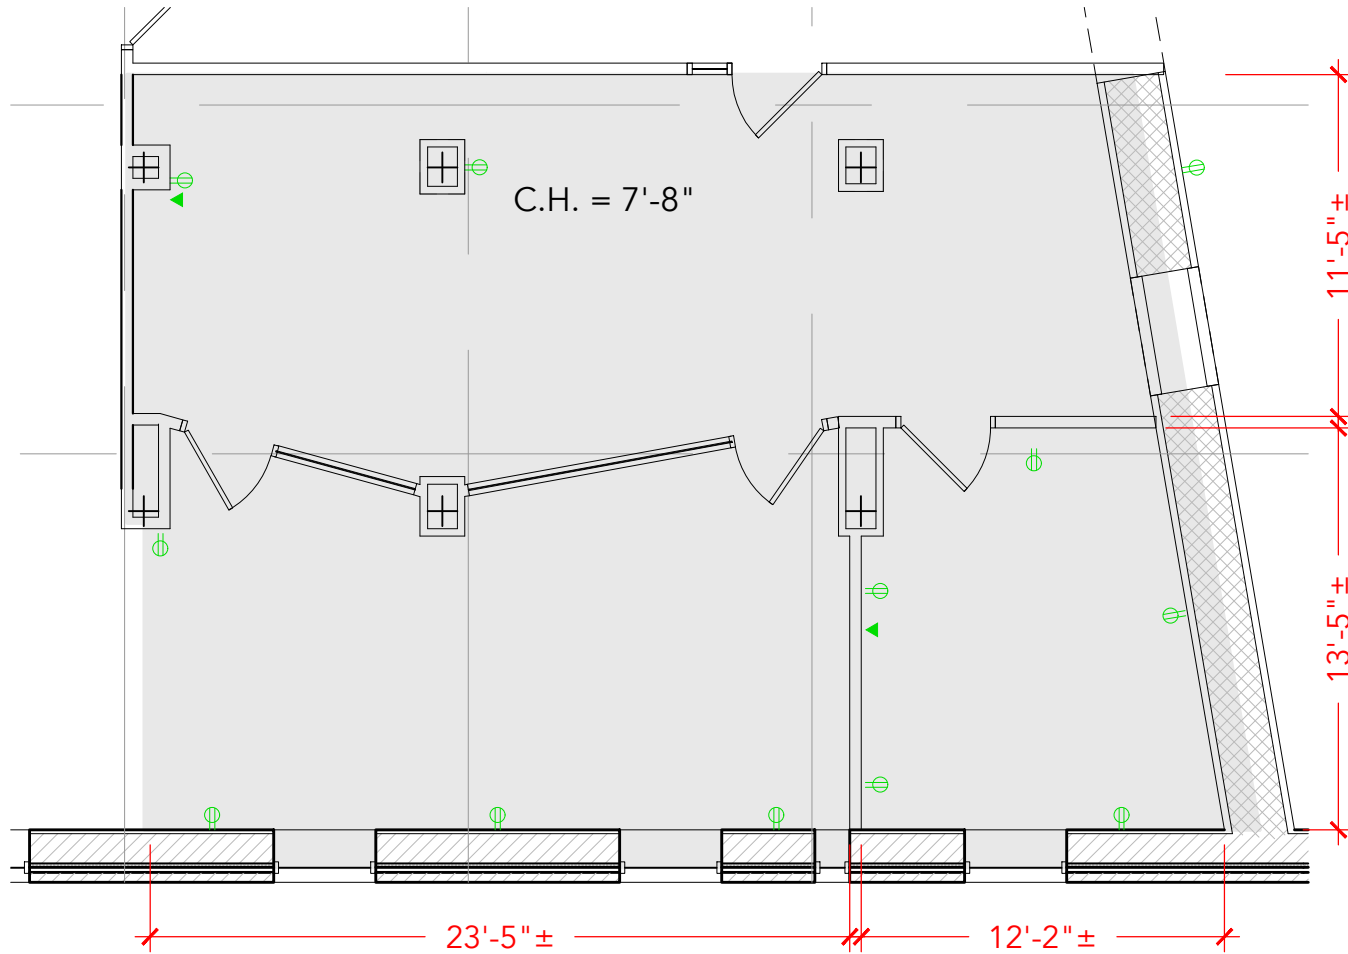

TOTAL SF AVAILABLE - 1,021 RSF(12%)

Key Plan

[Click to access 3D model](#)

Floor Plan