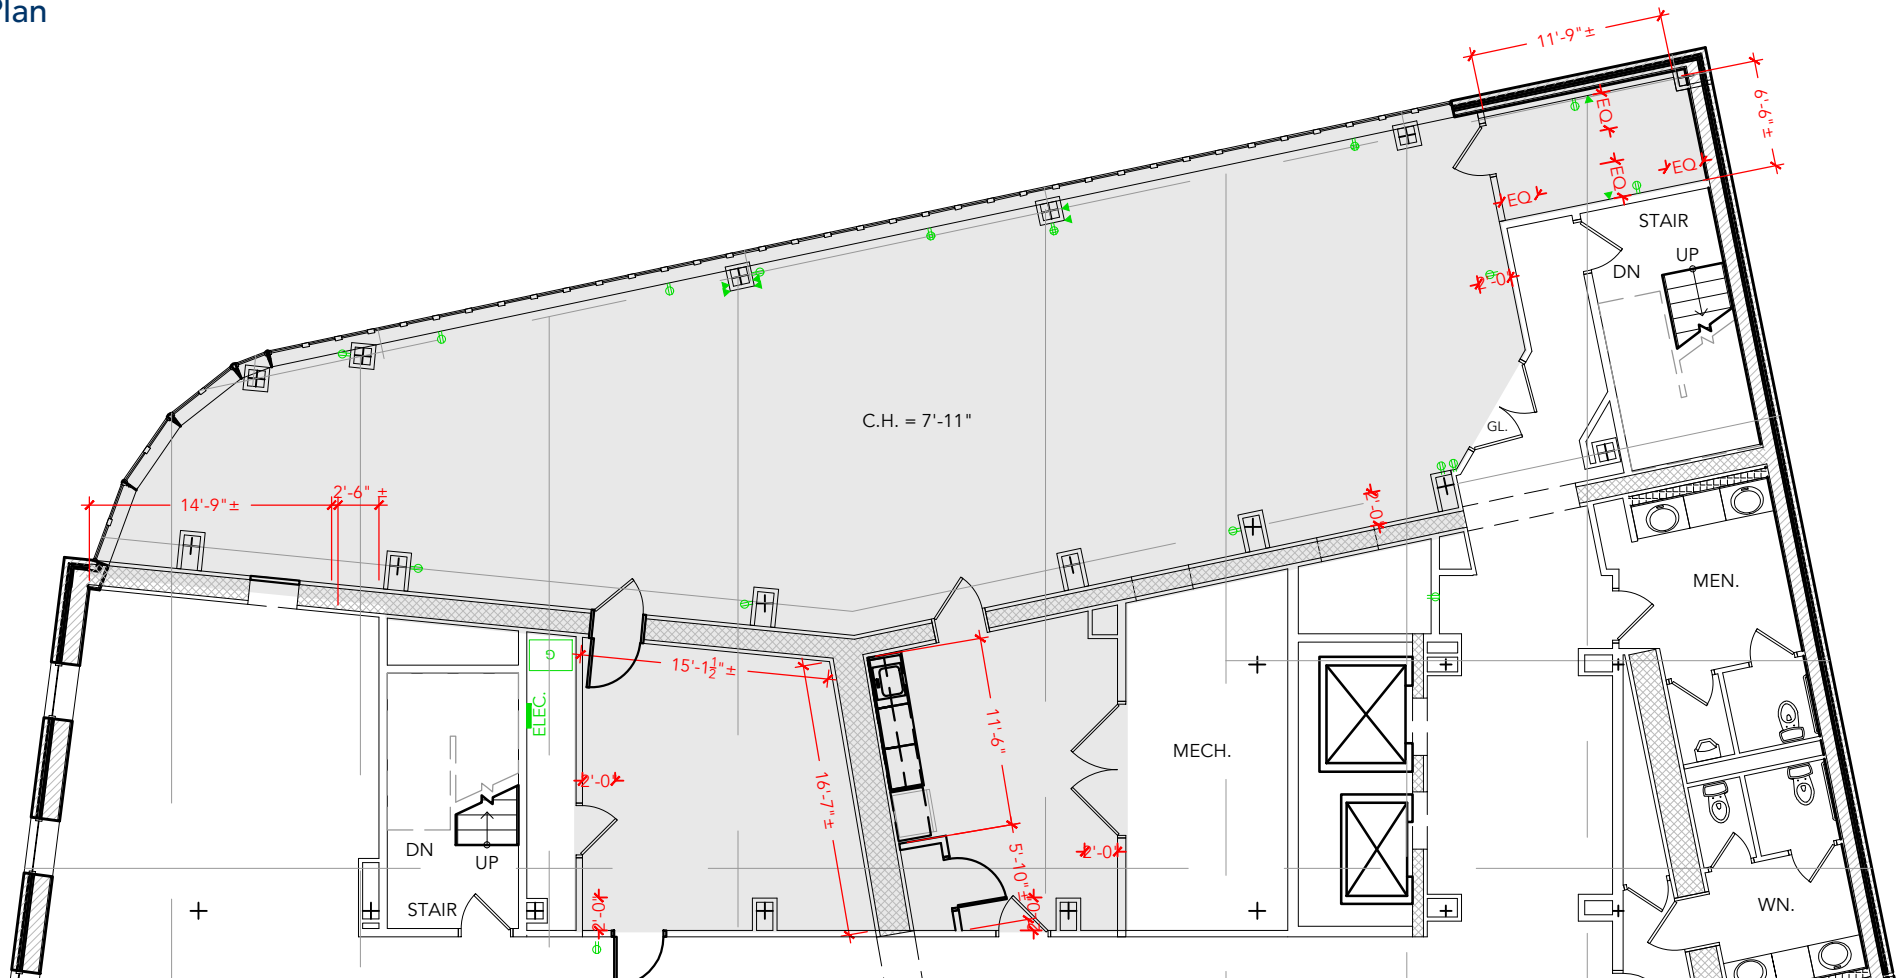

TOTAL SF AVAILABLE - 2,857 RSF(12%)

Key Plan

[Click to access 3D model](#)

Floor Plan