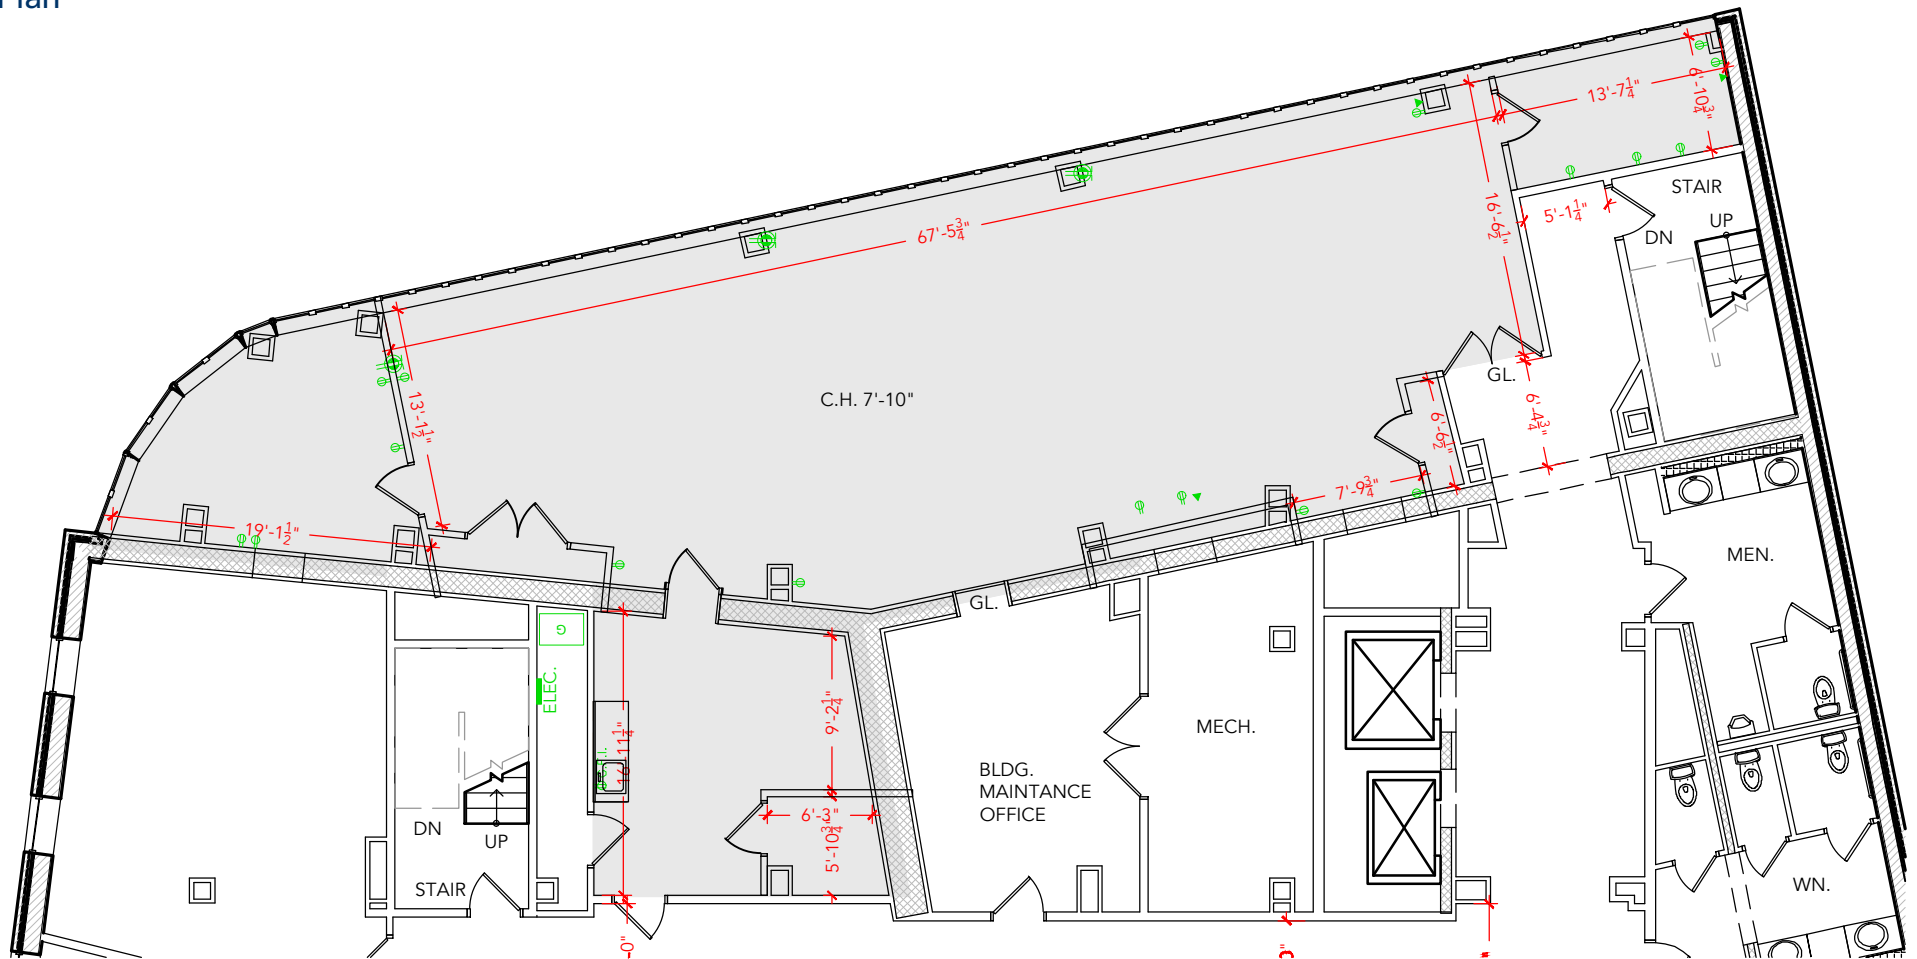

TOTAL SF AVAILABLE - 2,413 RSF(12%)

[Click to access 3D model](#)

Key Plan

Floor Plan