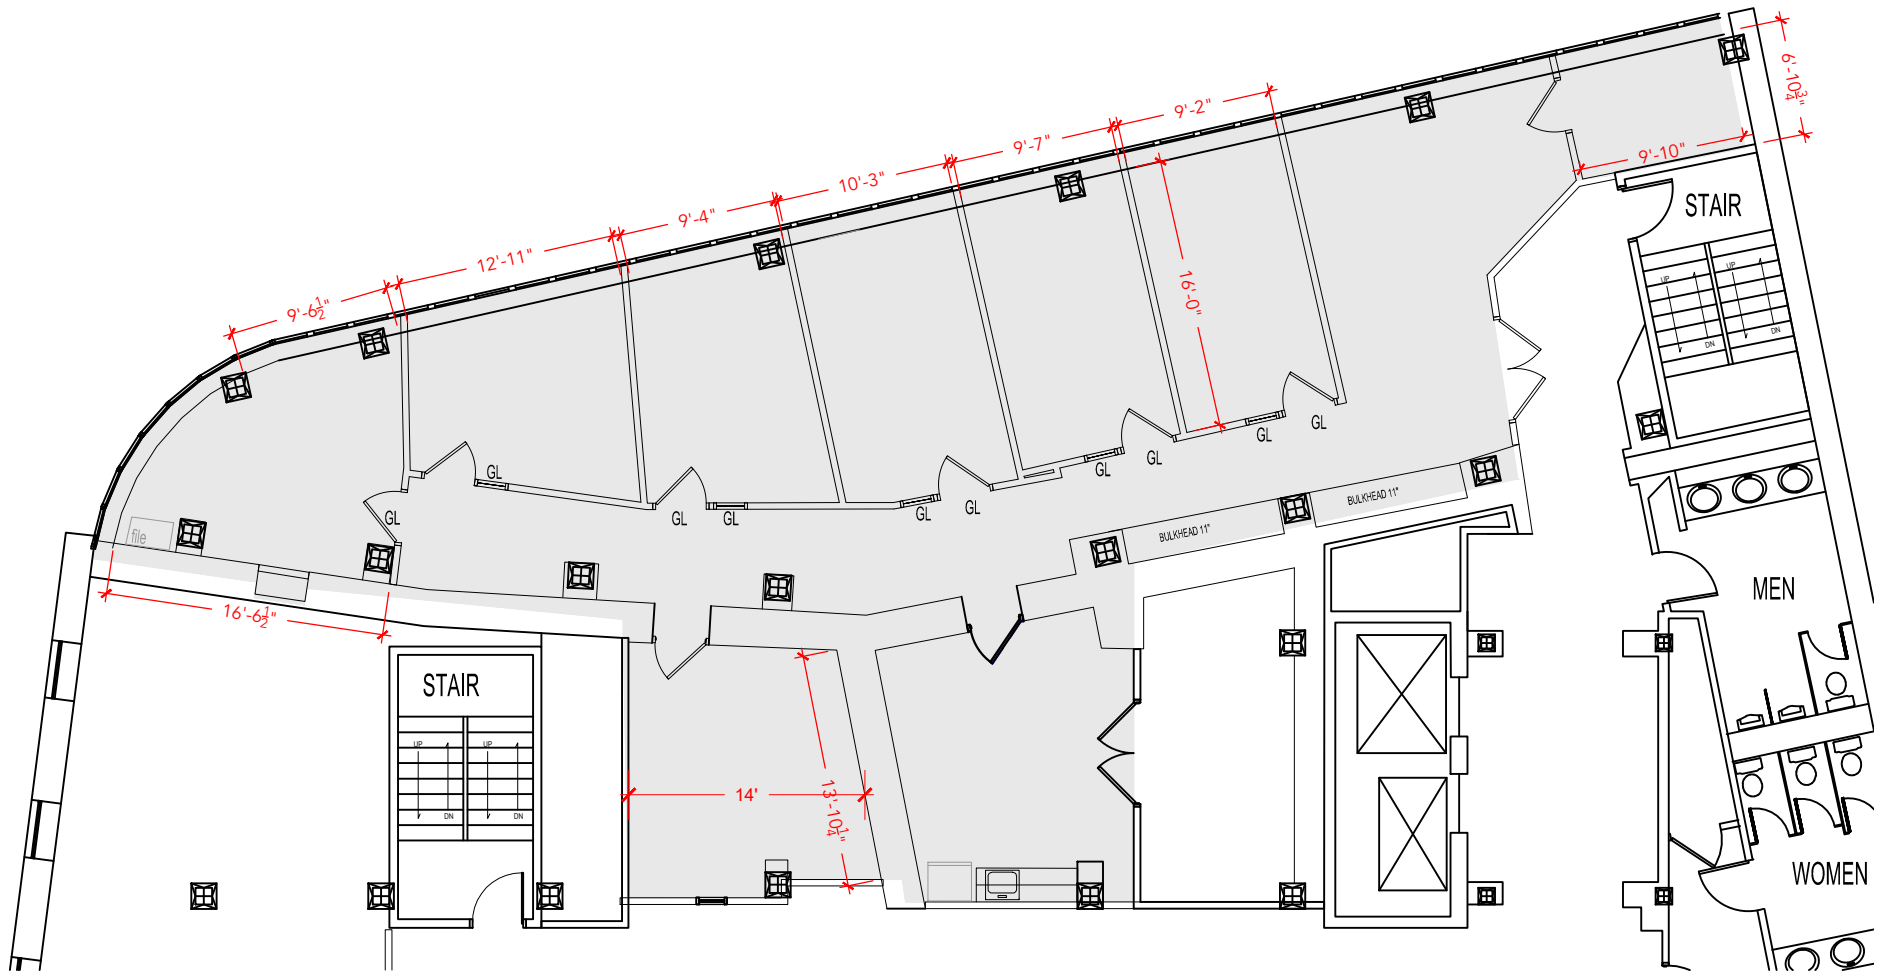

TOTAL SF AVAILABLE - 2,632 RSF (12%)

[Click to access 3D model](#)

Key Plan

Floor Plan