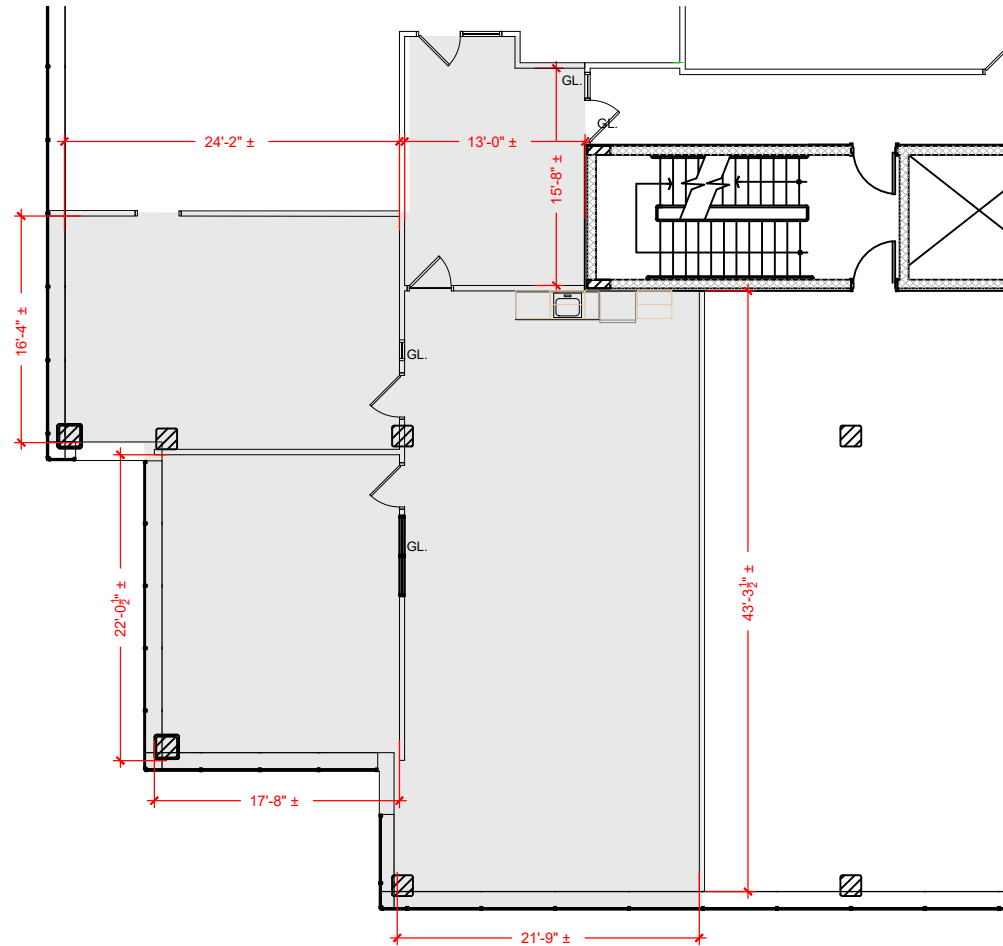

TOTAL SF AVAILABLE -2,392 RSF (16%)

Key Plan

[Click to access 3D model](#)

Floor Plan