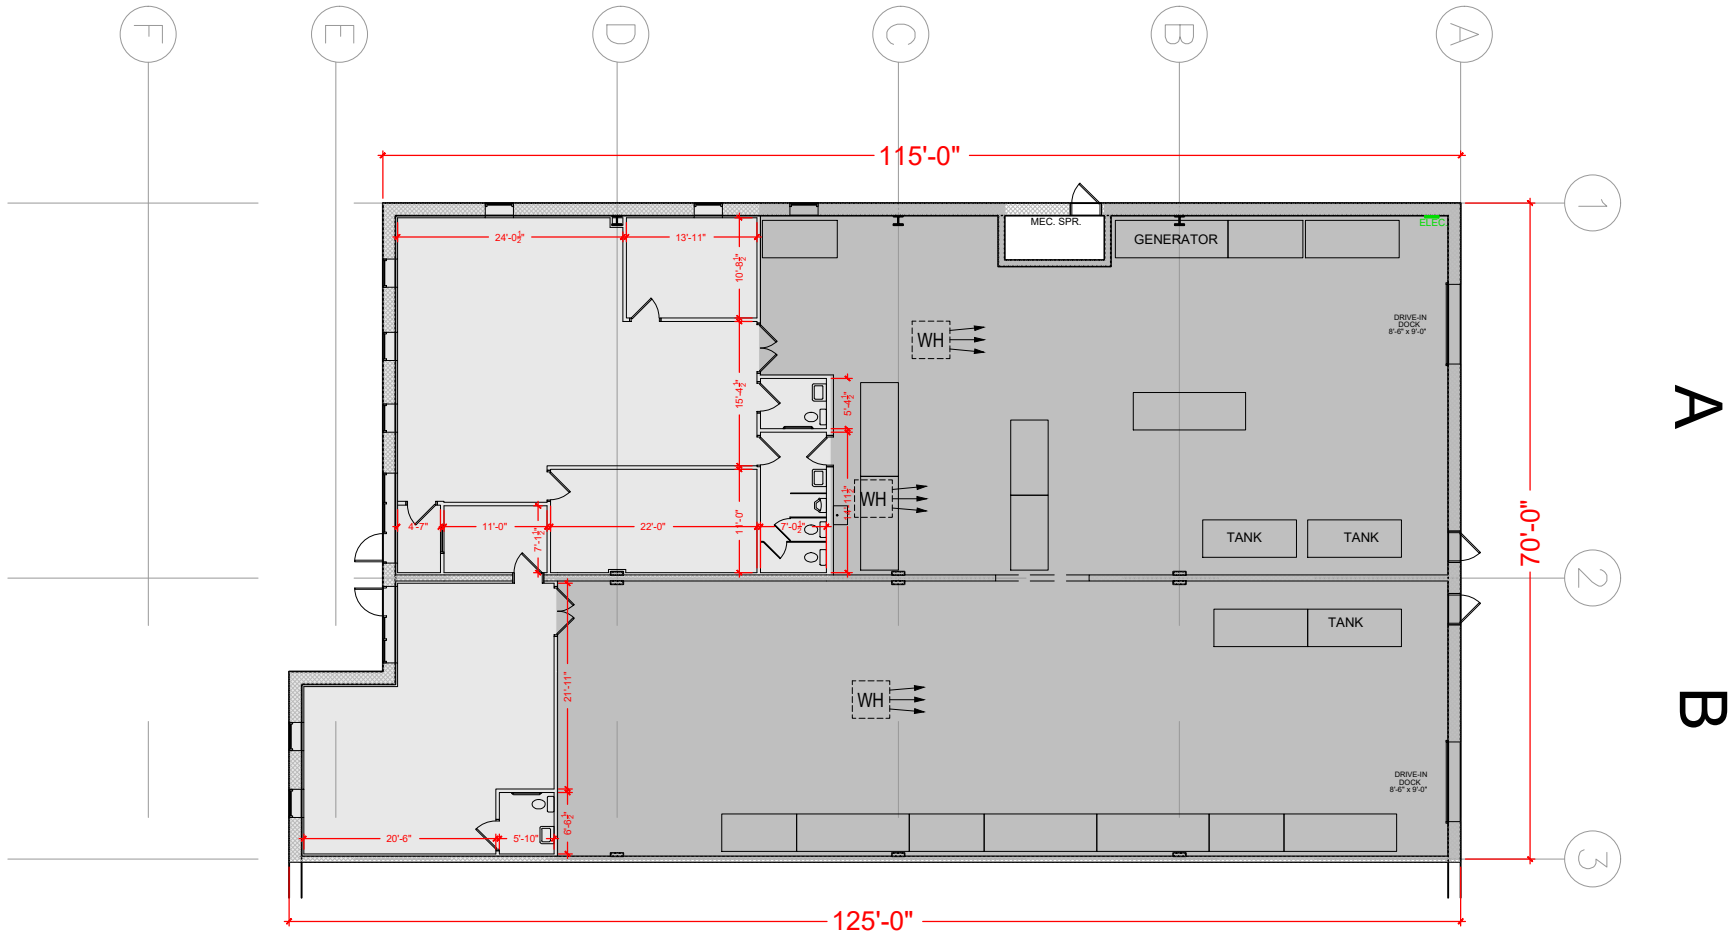

TOTAL SF AVAILABLE - 8,185 SF

OFFICE - 2,521 SF
WAREHOUSE - 5,664 SF

[Click to access 3D model](#)

Key Plan

Floor Plan