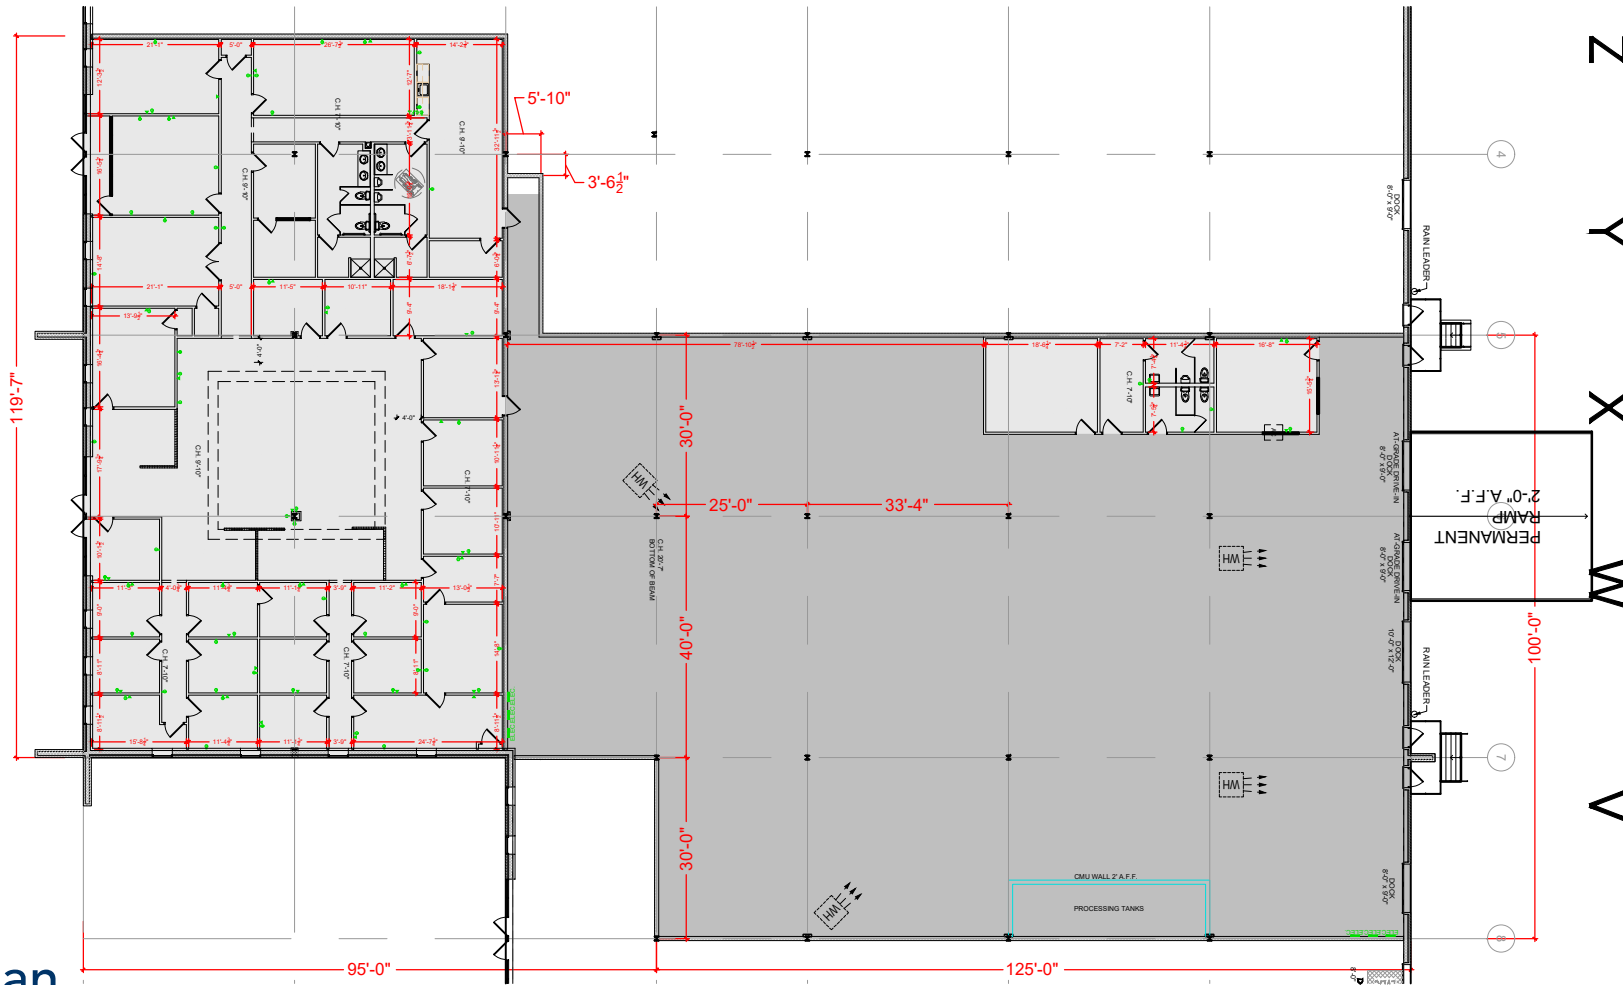

**TOTAL SF AVAILABLE - 22,757 SF**

OFFICE - 9,268 SF  
WAREHOUSE - 13,489 SF

[Click to access 3D model](#)

Key Plan

Floor Plan