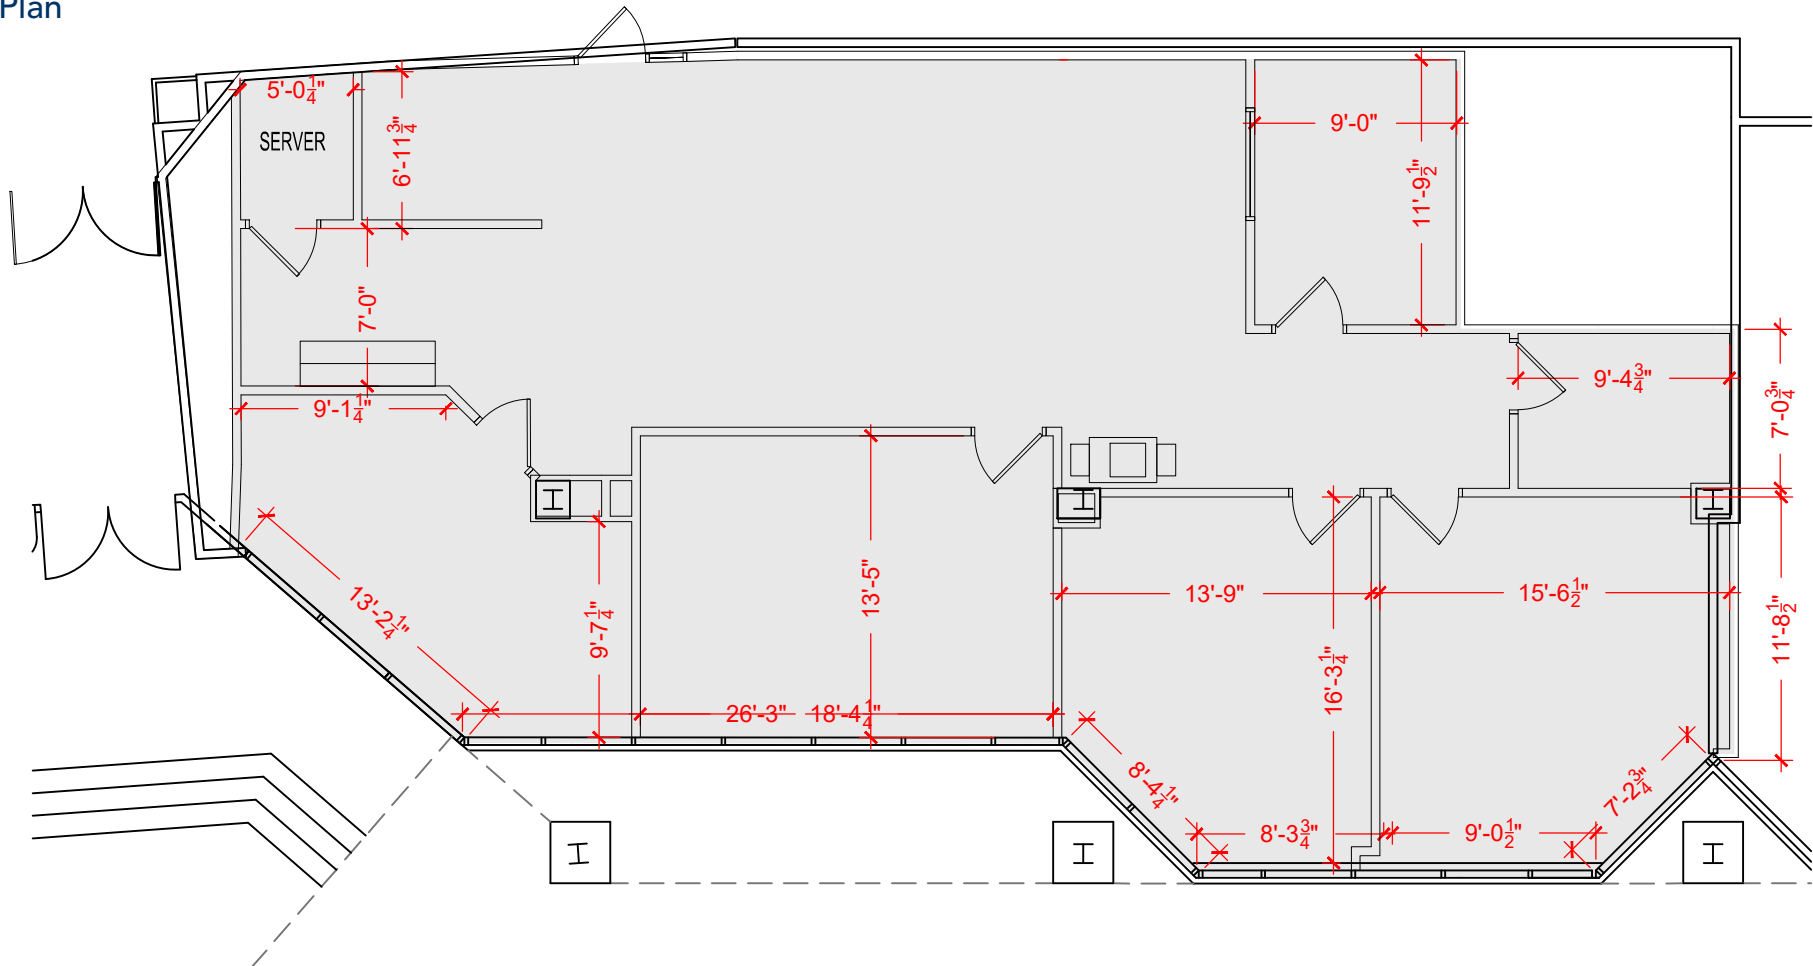

TOTAL SF AVAILABLE - 2,203 RSF(12%)

[Click to access 3D model](#)

Key Plan

Floor Plan