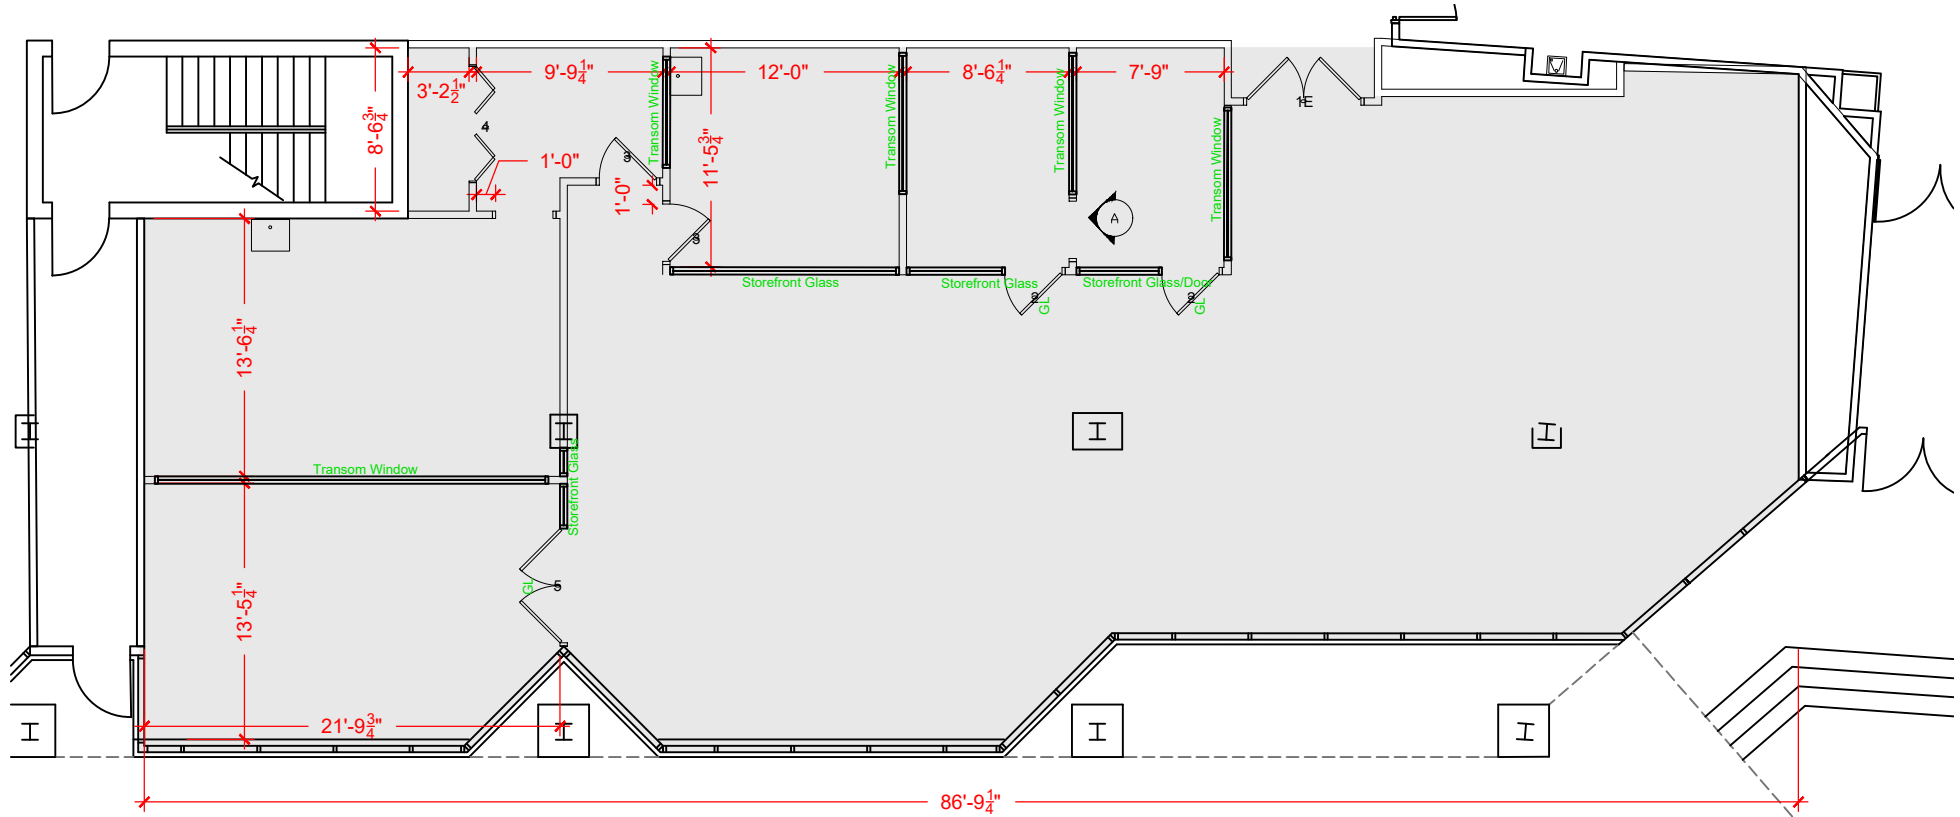

TOTAL SF AVAILABLE -3,077 RSF (12%)

[Click to access 3D model](#)

Key Plan

Floor Plan