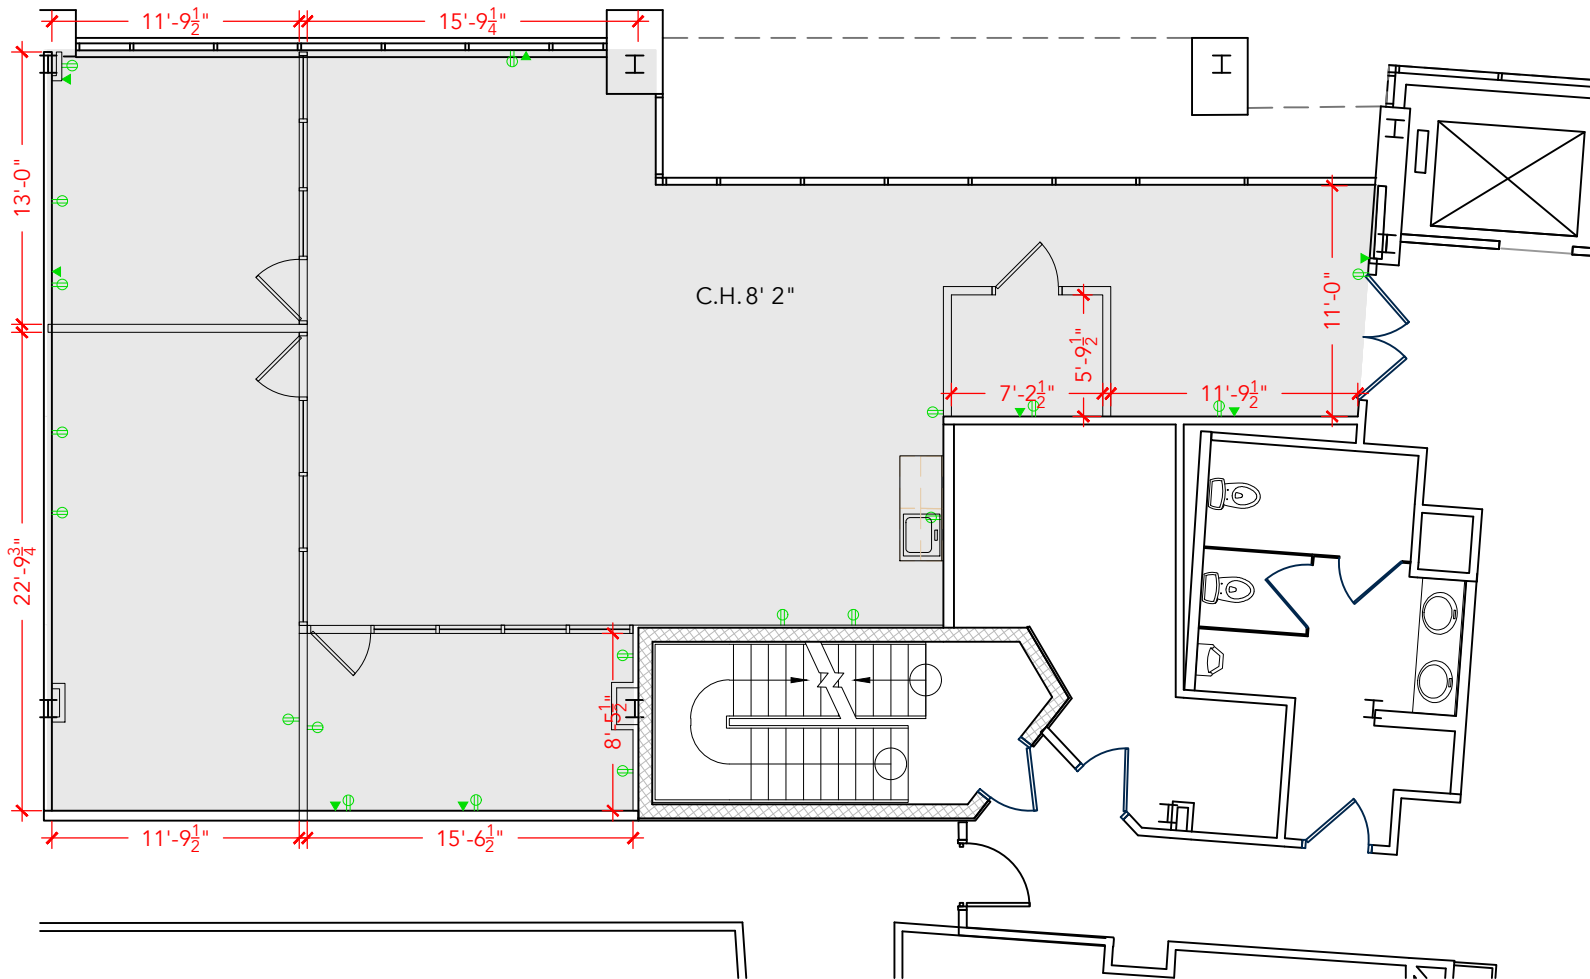

TOTAL SF AVAILABLE -1,742 RSF (12%)

[Click to access 3D model](#)

Key Plan

Floor Plan