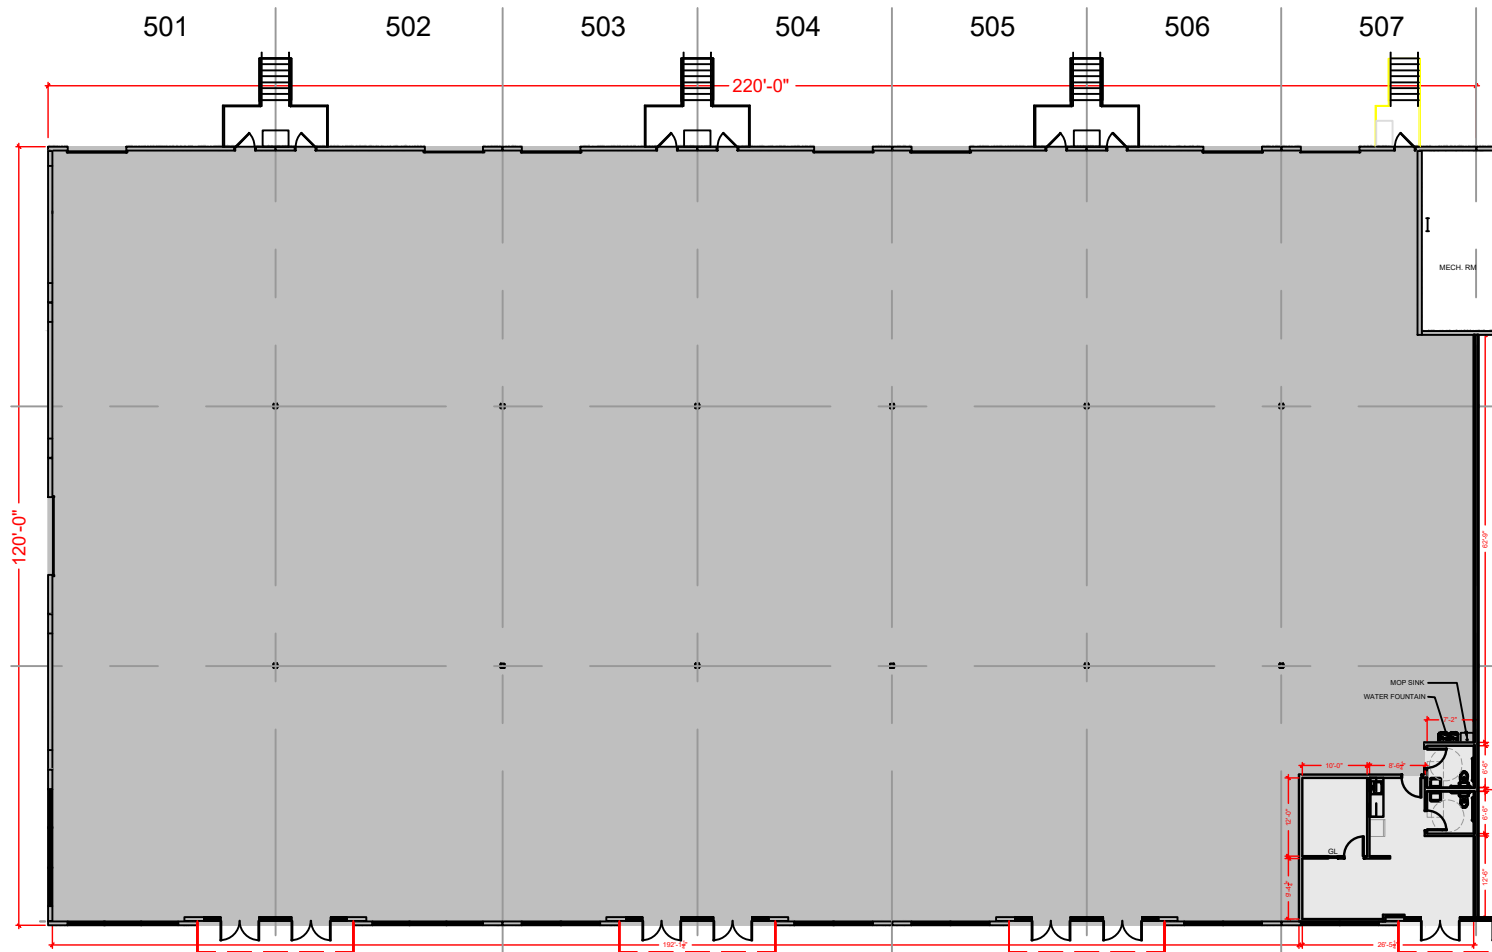

TOTAL SF AVAILABLE - 26,372 RSF

OFFICE - 660 RSF

WAREHOUSE - 25,712 RSF

Key Plan

Floor Plan