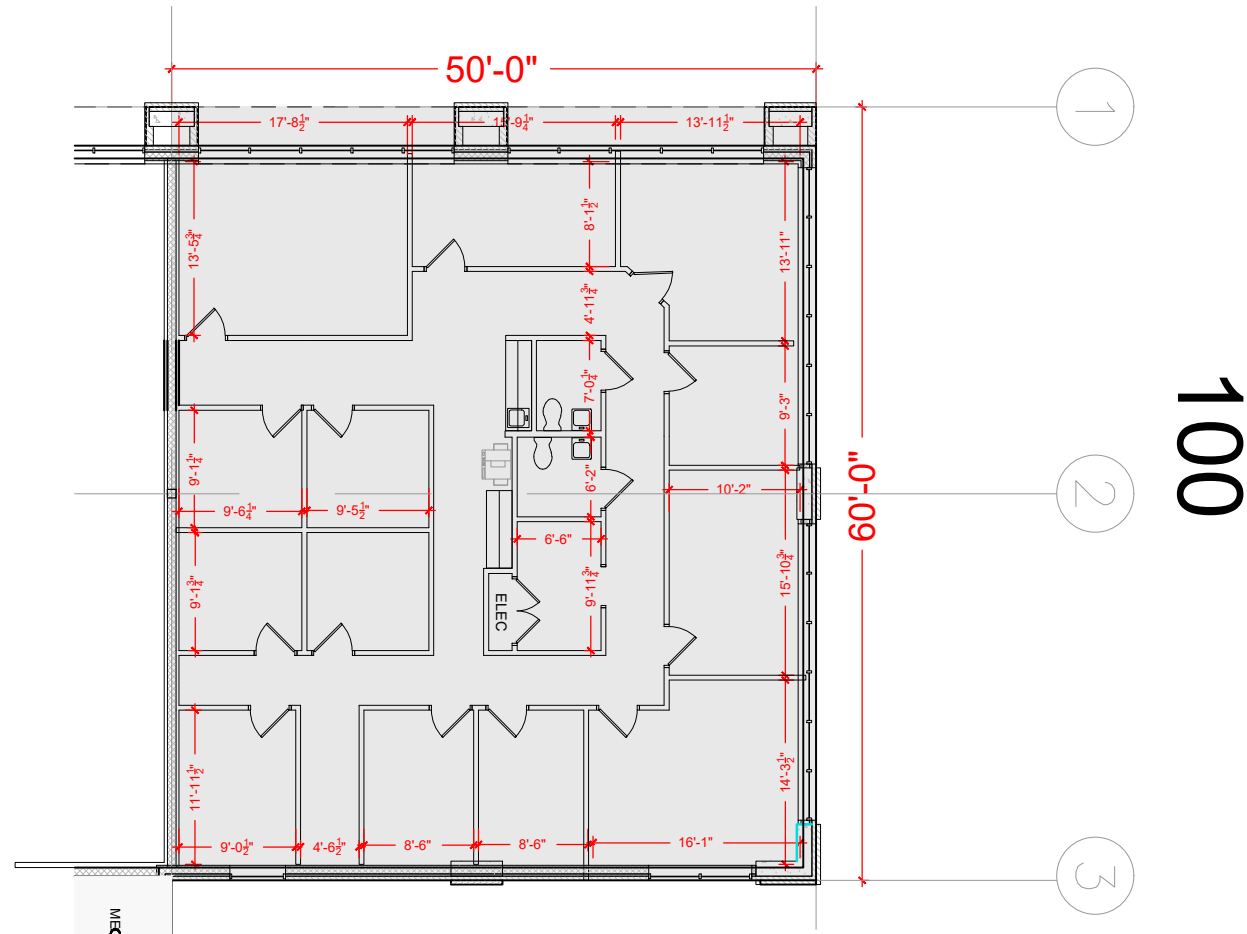

TOTAL SF AVAILABLE - 3,000 SF

OFFICE - 3,000 SF

WAREHOUSE - 0,000 SF

[Click to access 3D model](#)

Key Plan

Floor Plan