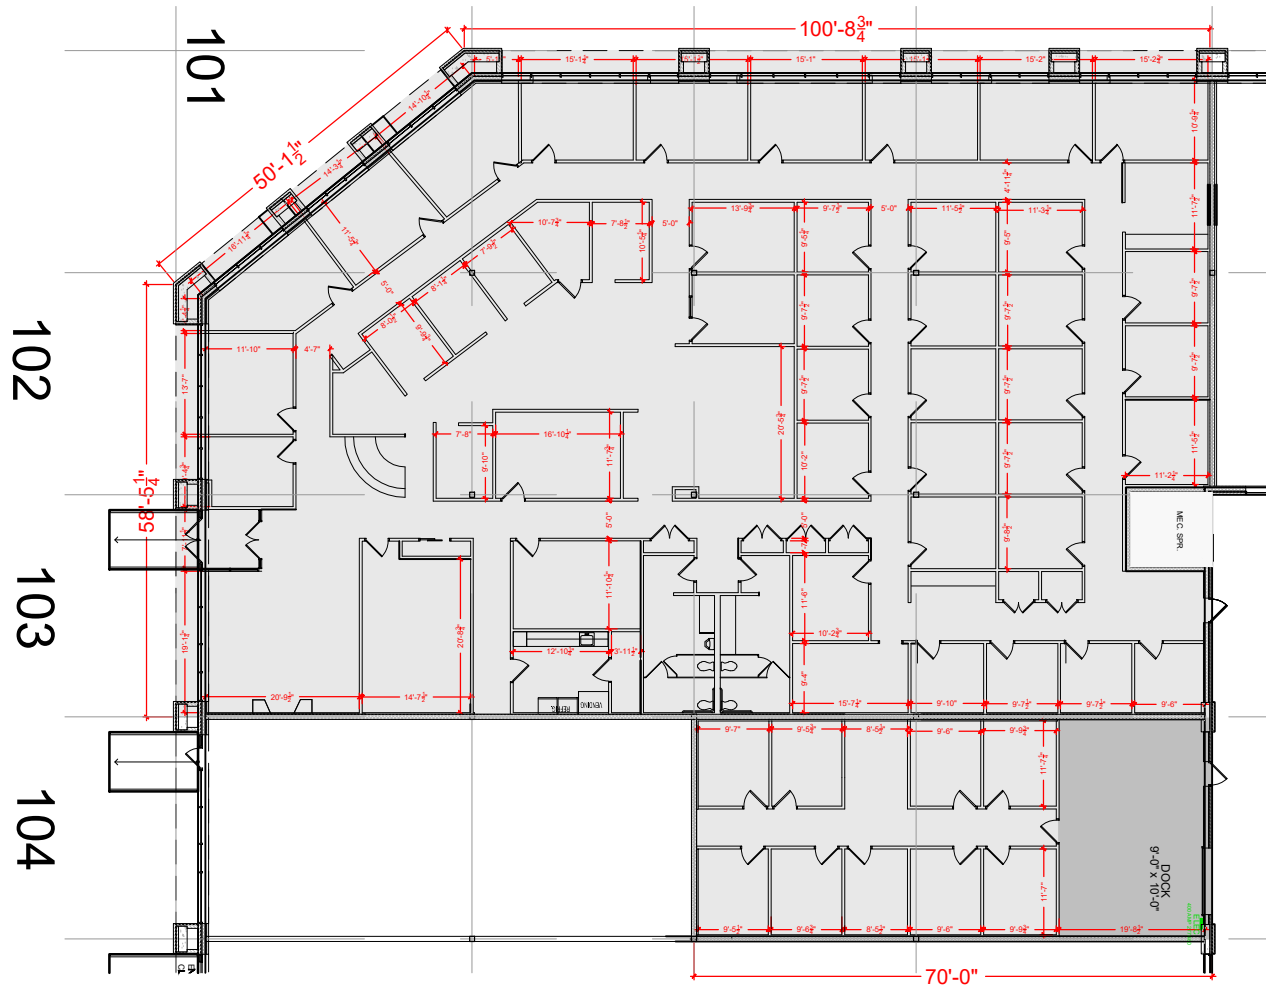

TOTAL SF AVAILABLE - 13,976 SF

OFFICE - 13,349 SF

WAREHOUSE - 627 SF

[Click to access 3D model](#)

Key Plan

Floor Plan