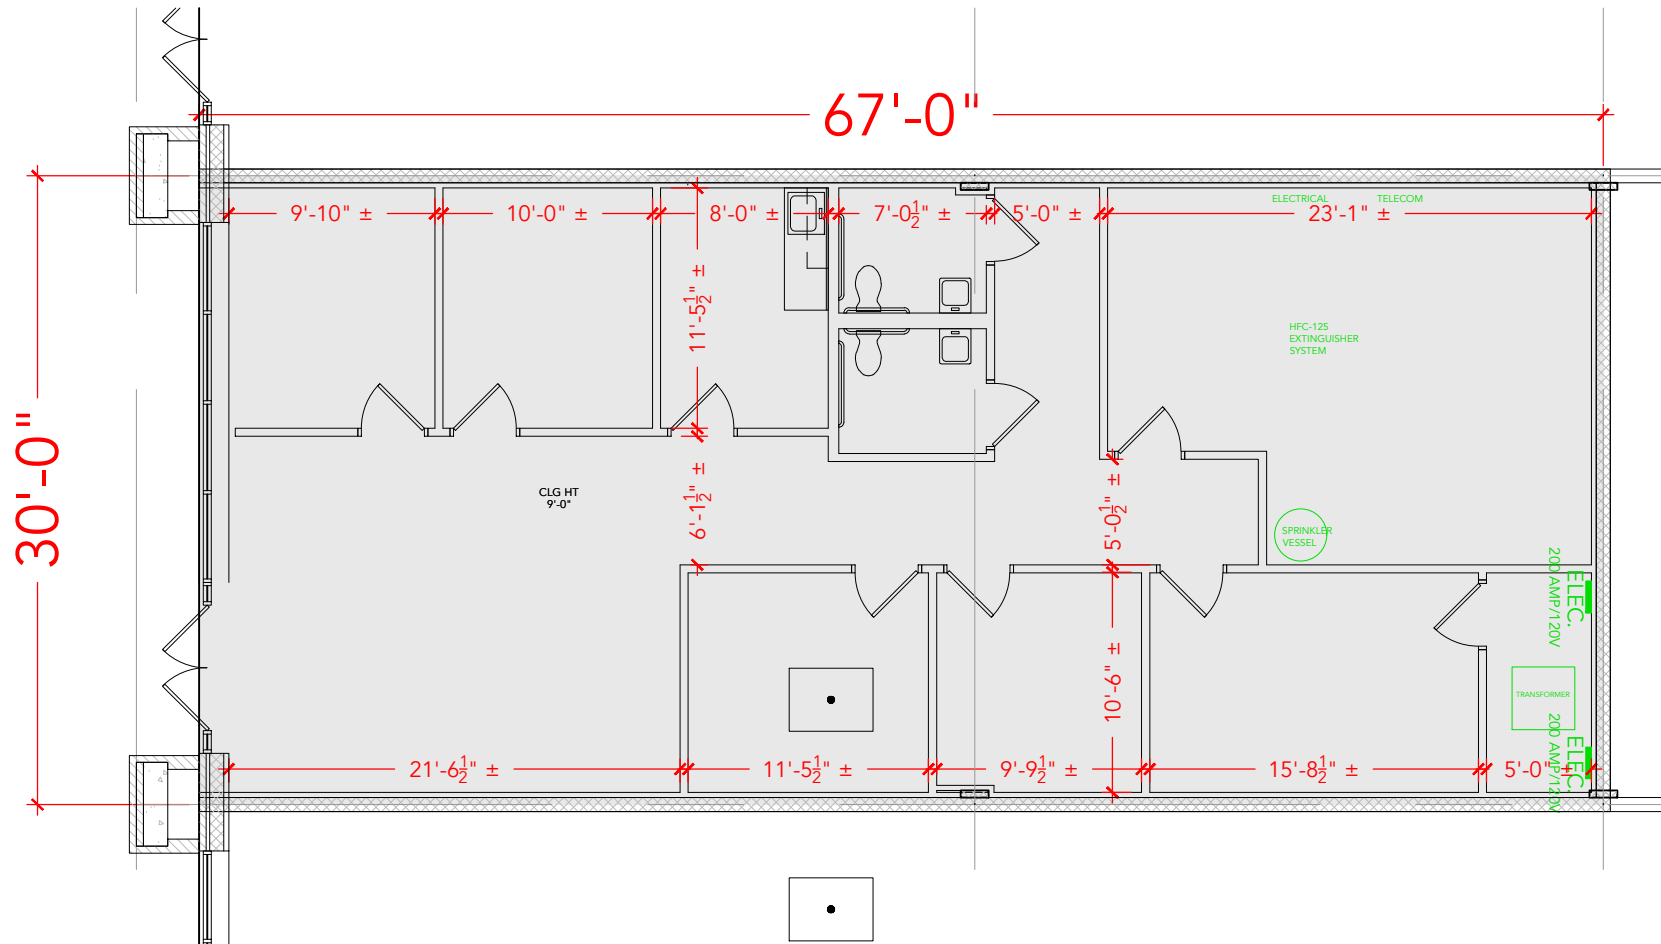

TOTAL SF AVAILABLE -2,010 SF

OFFICE - 2,010 SF

WAREHOUSE - 0,000 SF

[Click to access 3D model](#)

Key Plan

113(F)

Floor Plan