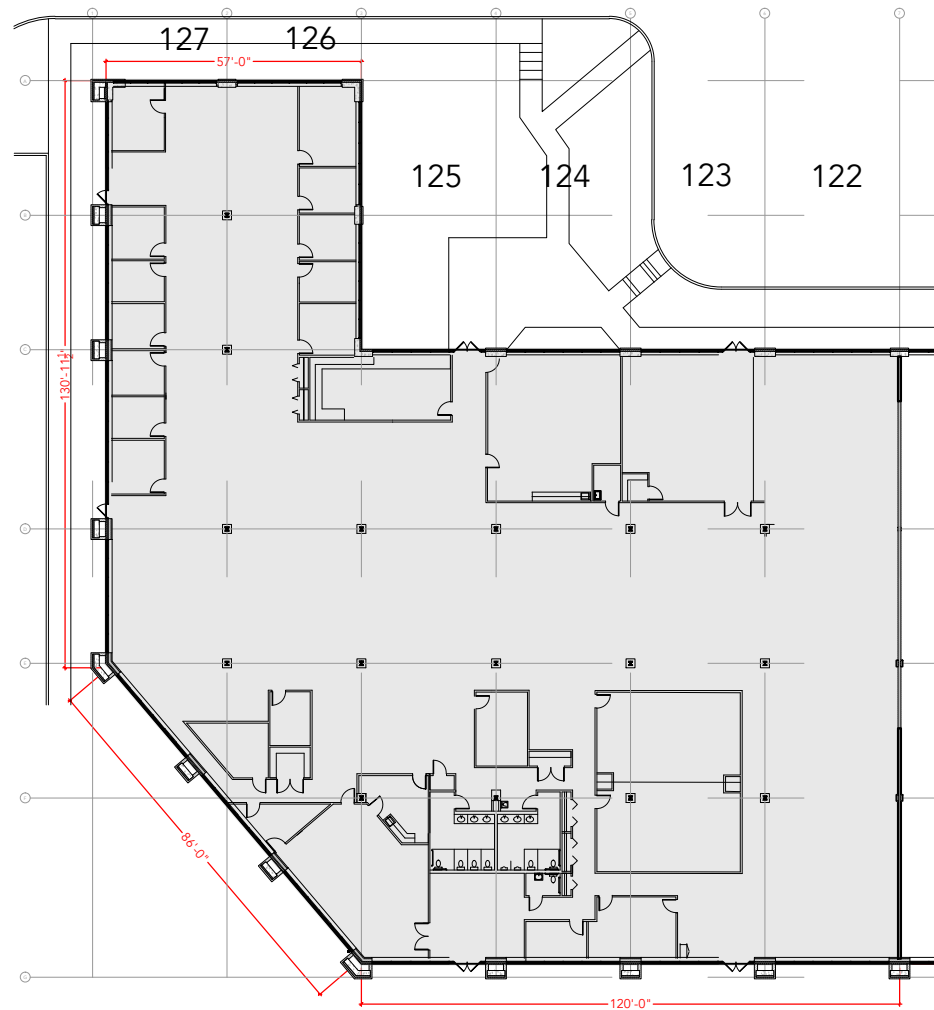

TOTAL SF AVAILABLE - 25,760 SF

OFFICE - 25,760 SF

WAREHOUSE - 0,000 SF

[Click to access 3D model](#)

Key Plan

Floor Plan