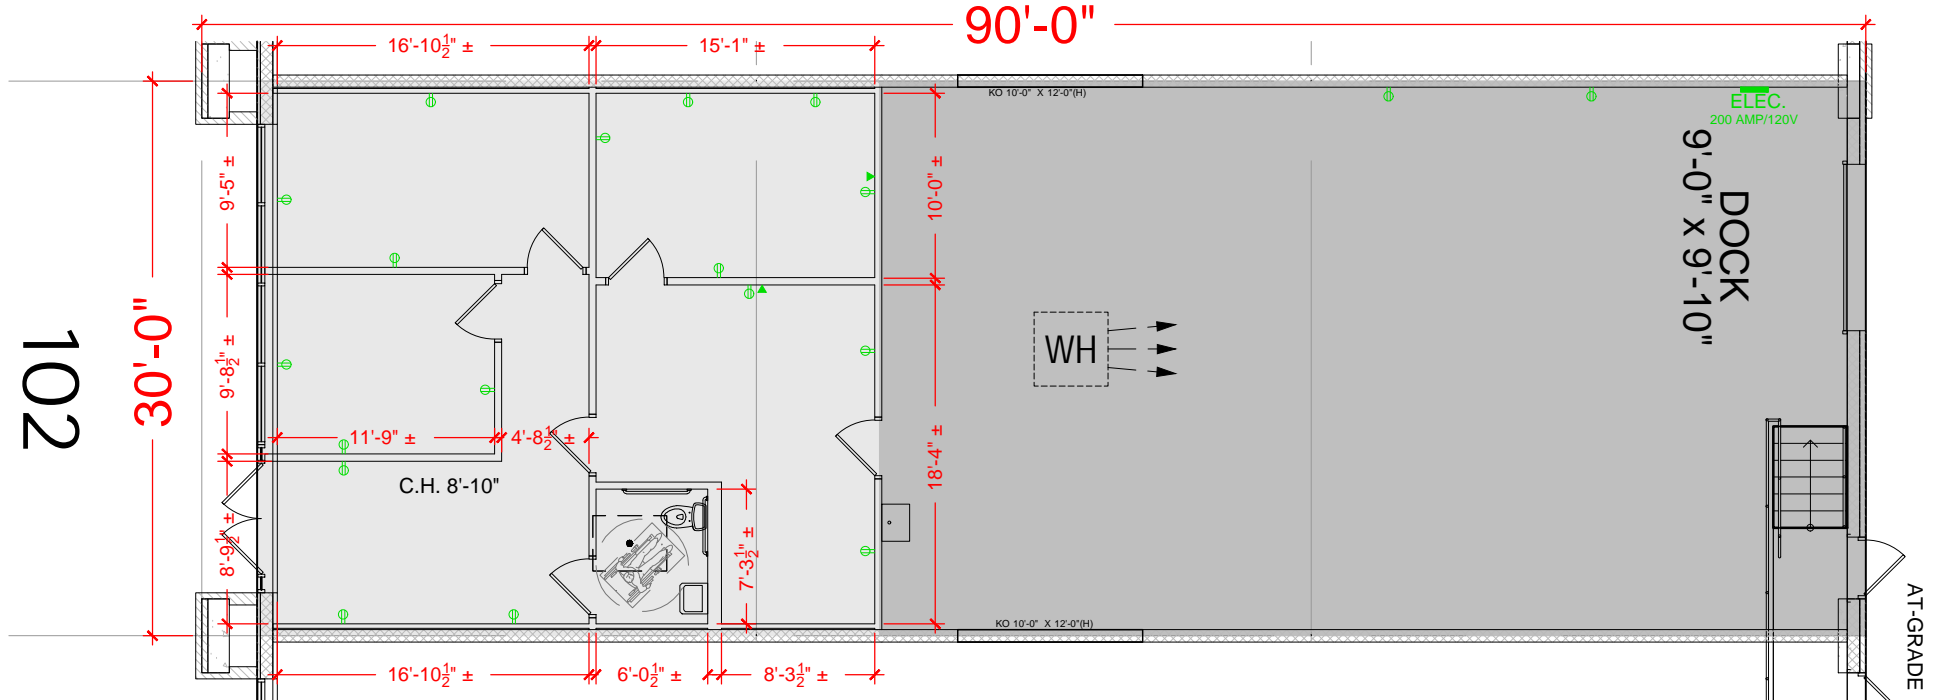

TOTAL SF AVAILABLE -2,610 SF

OFFICE - 1,008 SF

WAREHOUSE - 1,602 SF

[Click to access 3D model](#)

Key Plan

Floor Plan