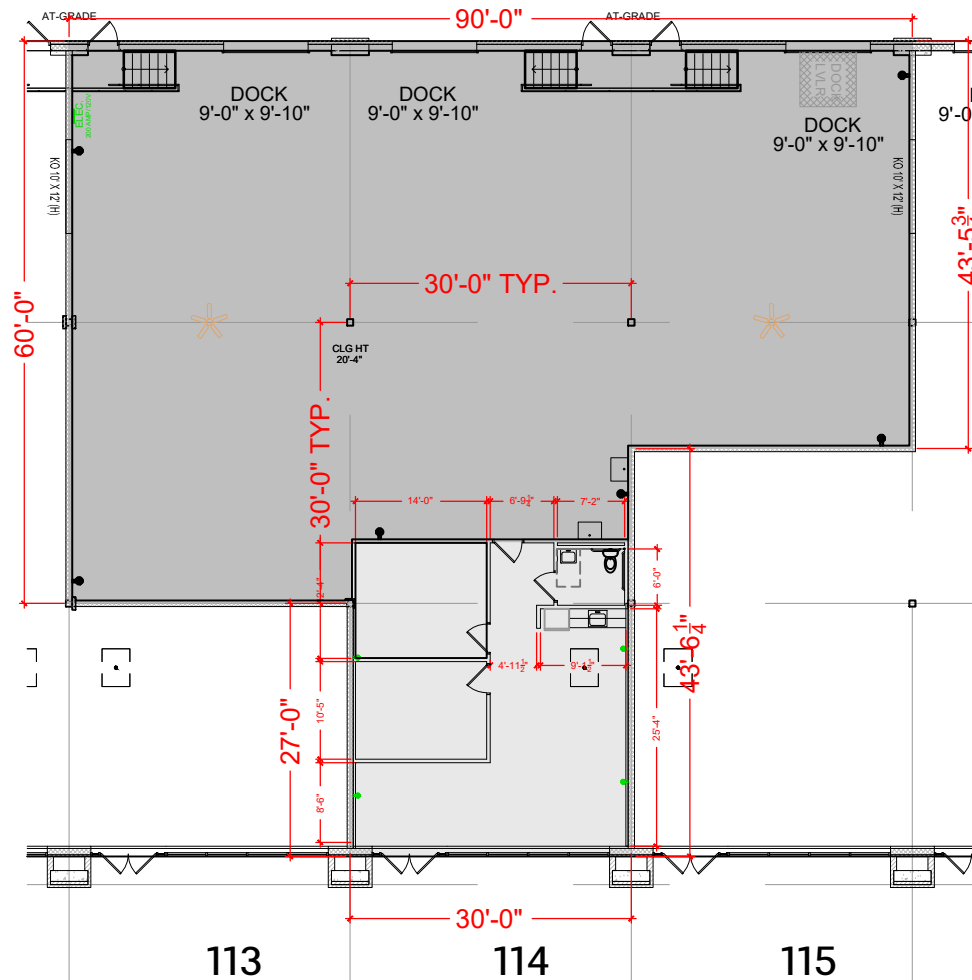

**TOTAL SF AVAILABLE - 5,715 SF**

OFFICE - 1,009 SF

WAREHOUSE SF - 4,706 SF

[Click to access 3D model](#)

Key Plan

Floor Plan