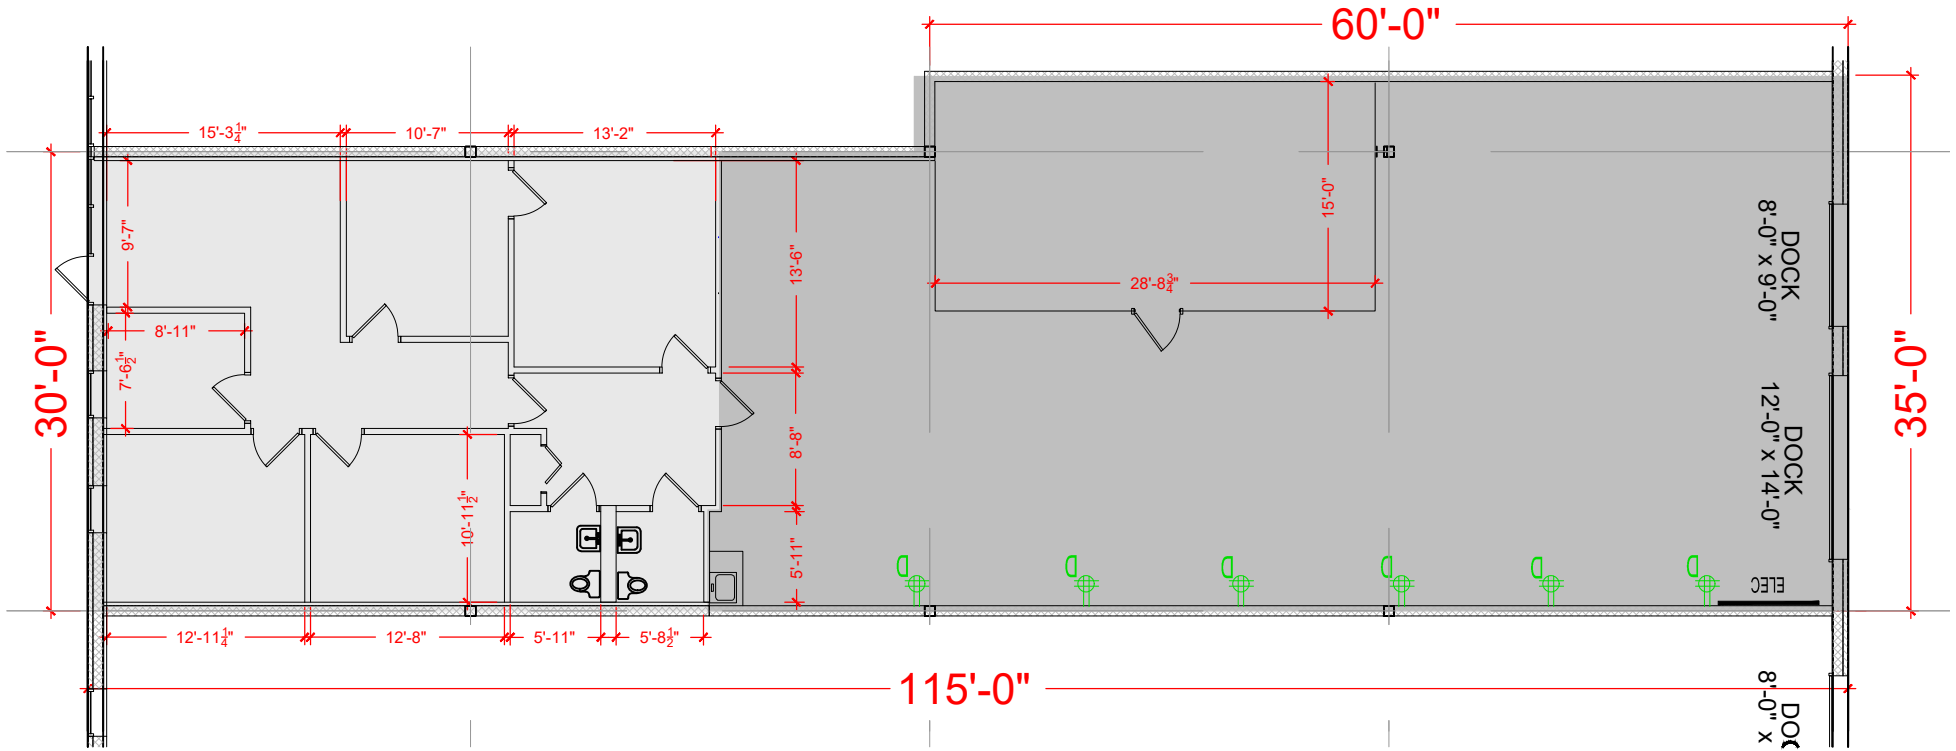

TOTAL SF AVAILABLE - 3,750 SF

OFFICE - 1,231 SF
WAREHOUSE - 2,519 SF

[Click to access 3D model](#)

Key Plan

Floor Plan