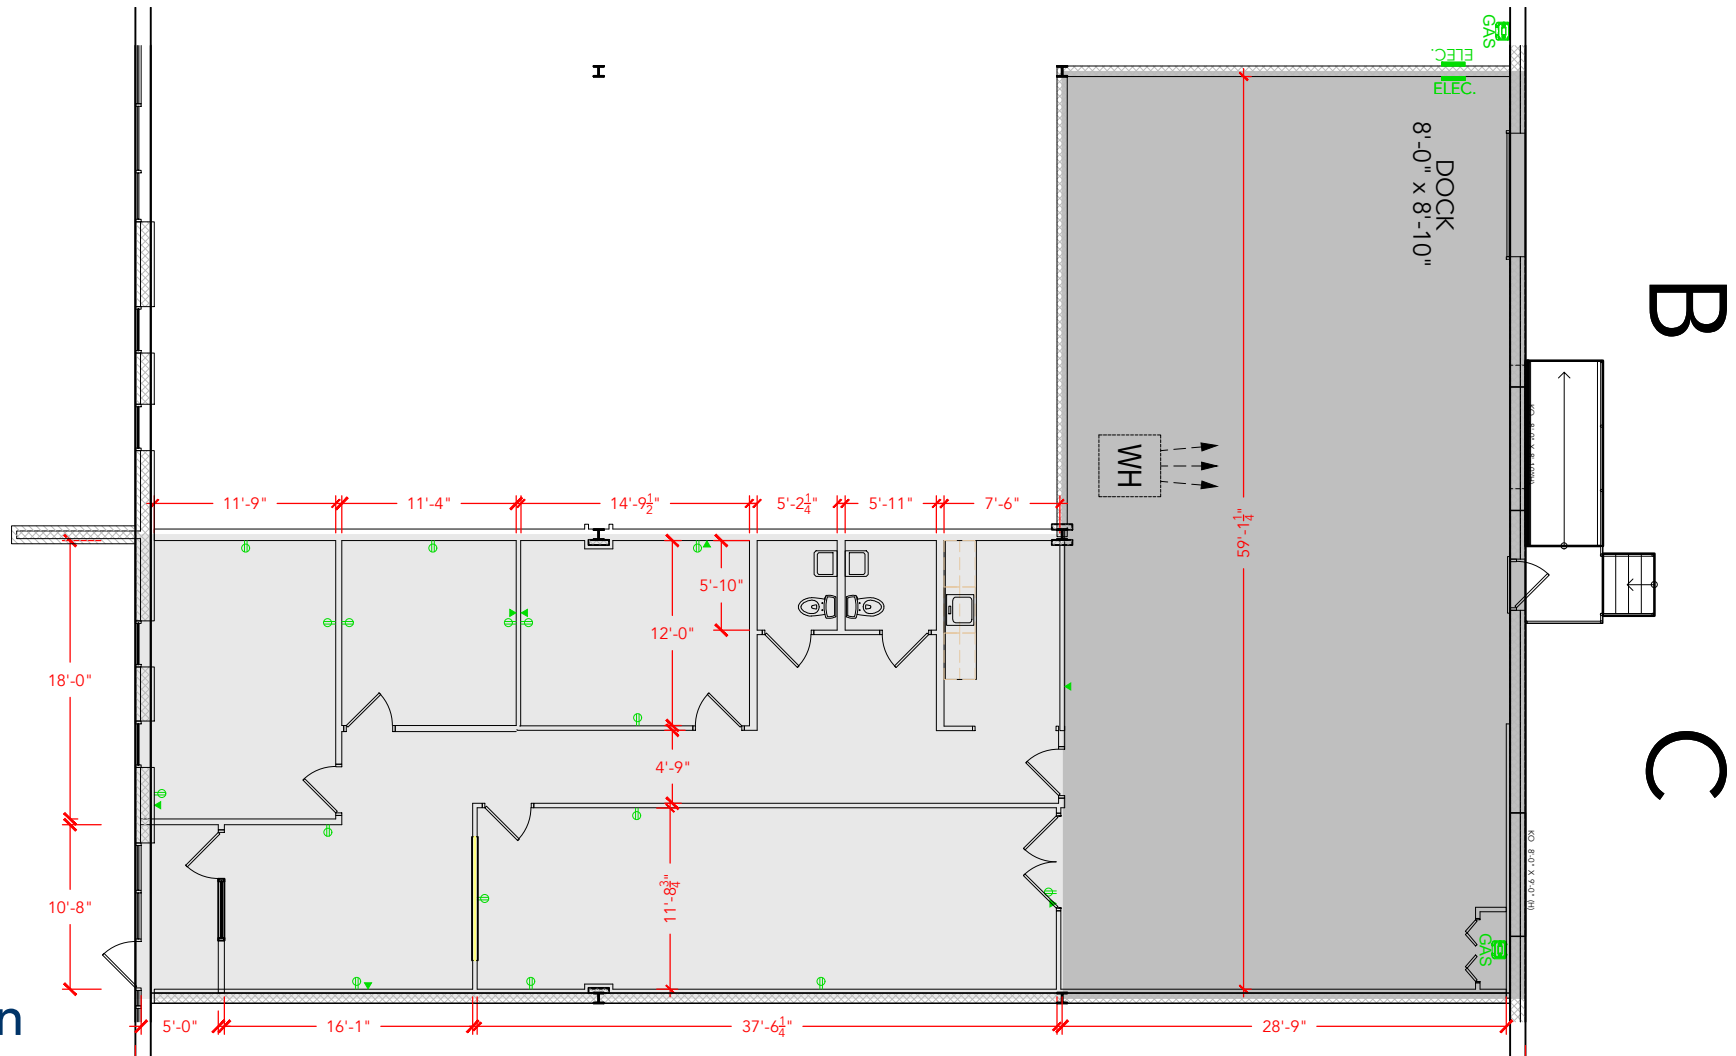

TOTAL SF AVAILABLE - 3,600 SF

OFFICE - 2,623 SF

WAREHOUSE - 977 SF

[Click to access 3D model](#)

Key Plan

Floor Plan