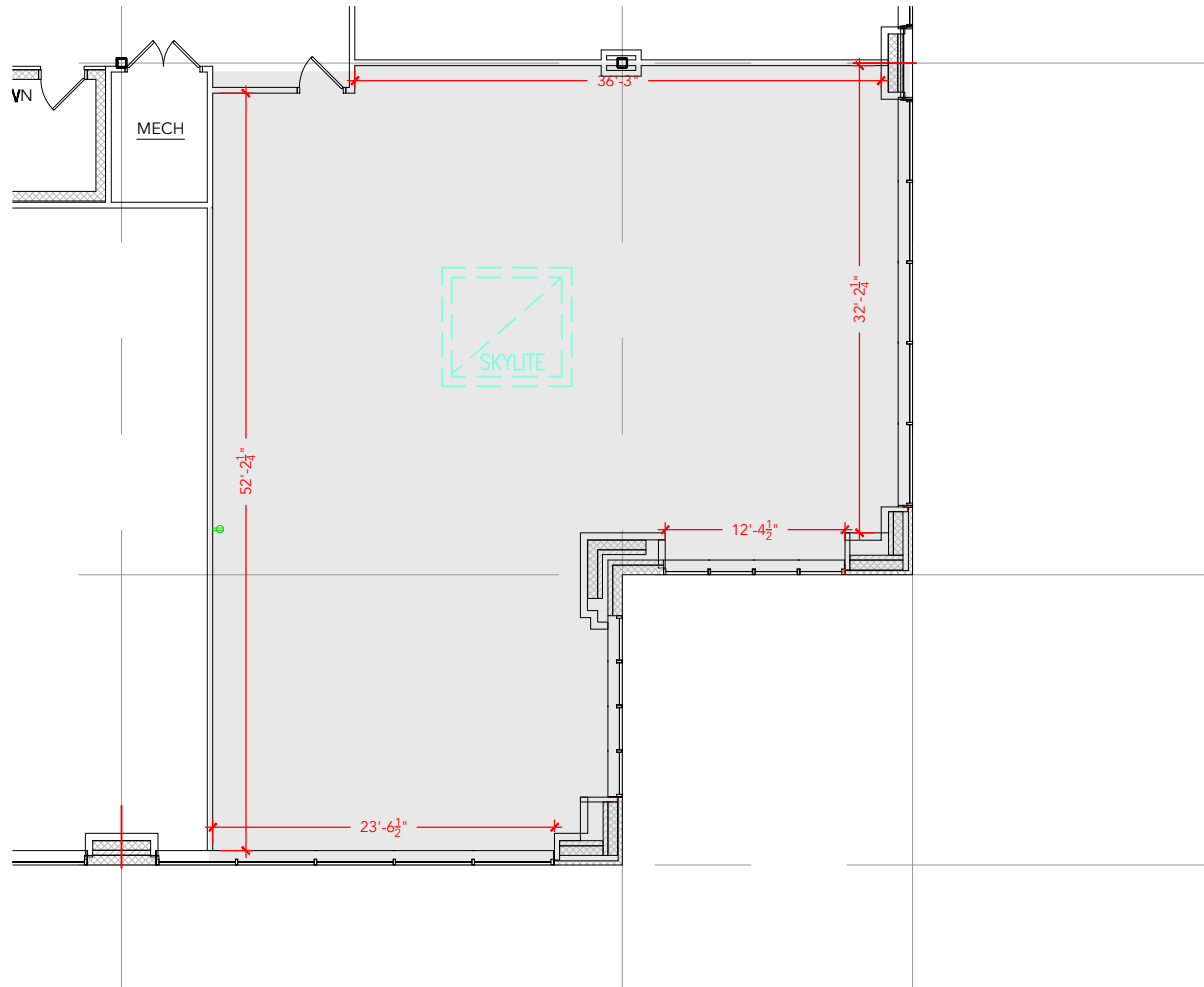

TOTAL SF AVAILABLE - 2,589 RSF(16%)

Key Plan

[Click to access 3D model](#)

Floor Plan