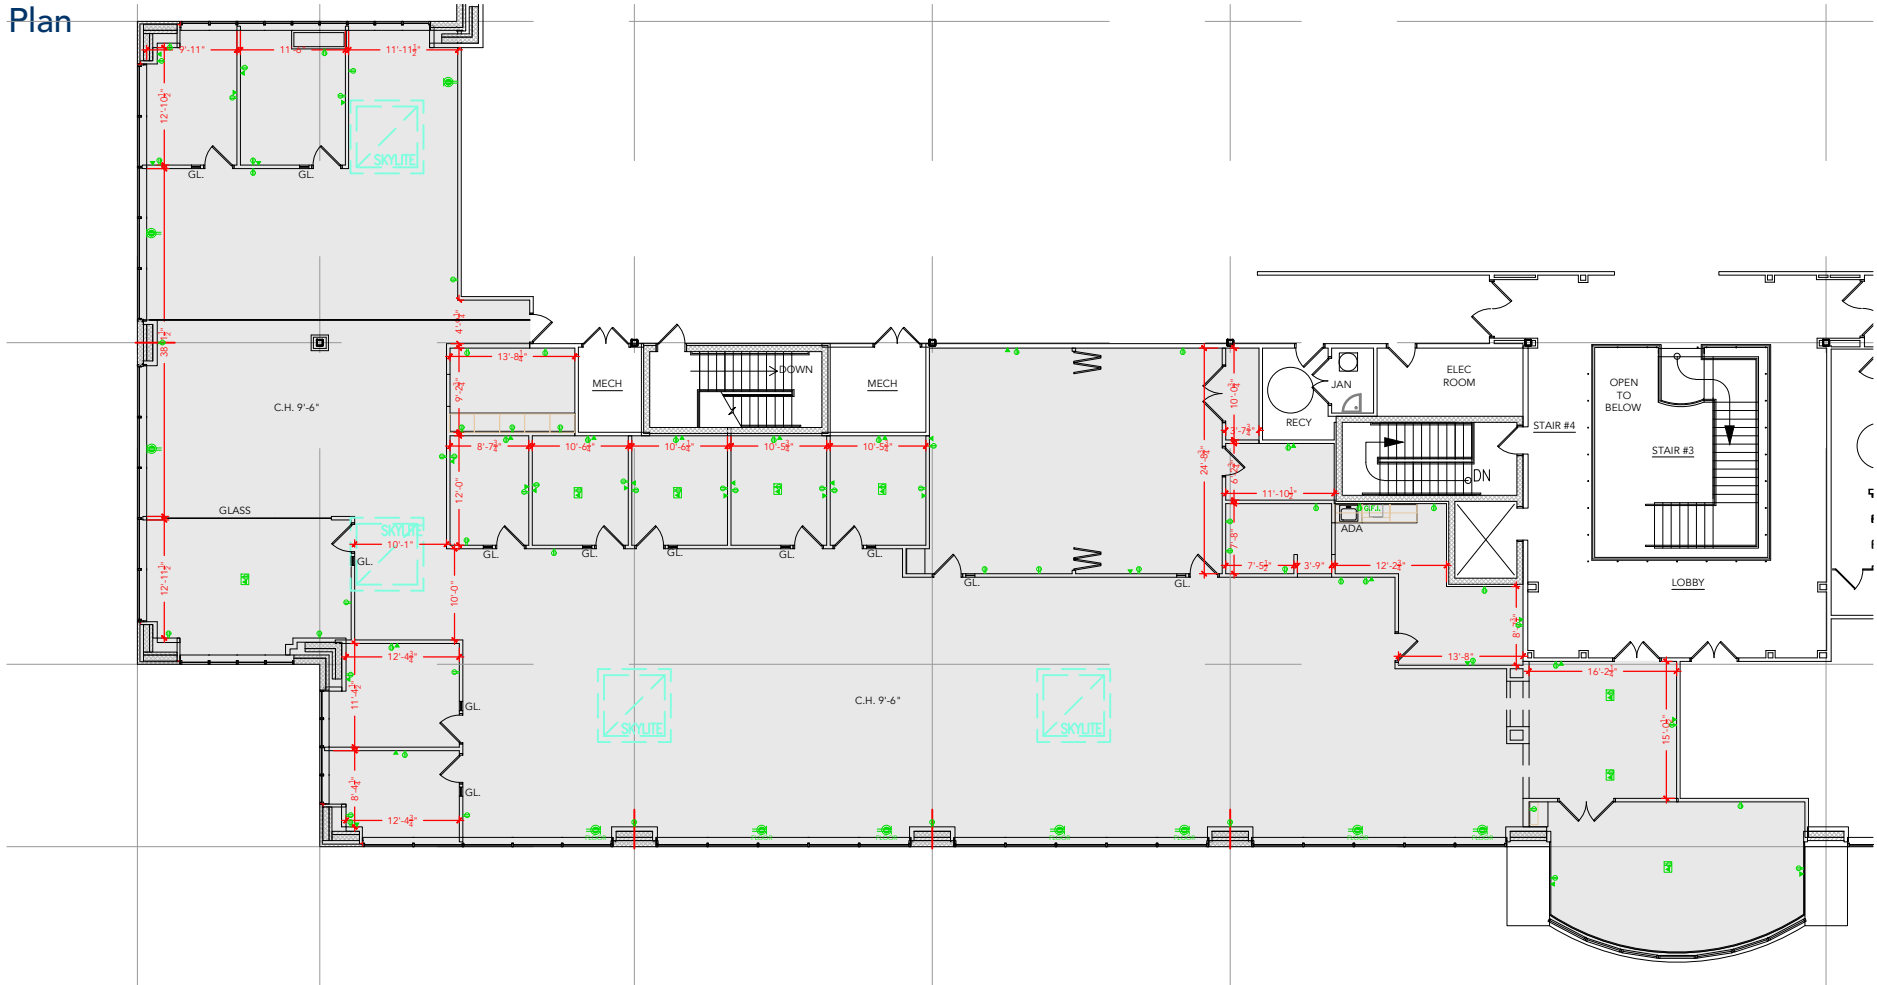

TOTAL SF AVAILABLE - 10,411 RSF(16%)

[Click to access 3D model](#)

Key Plan

Floor Plan