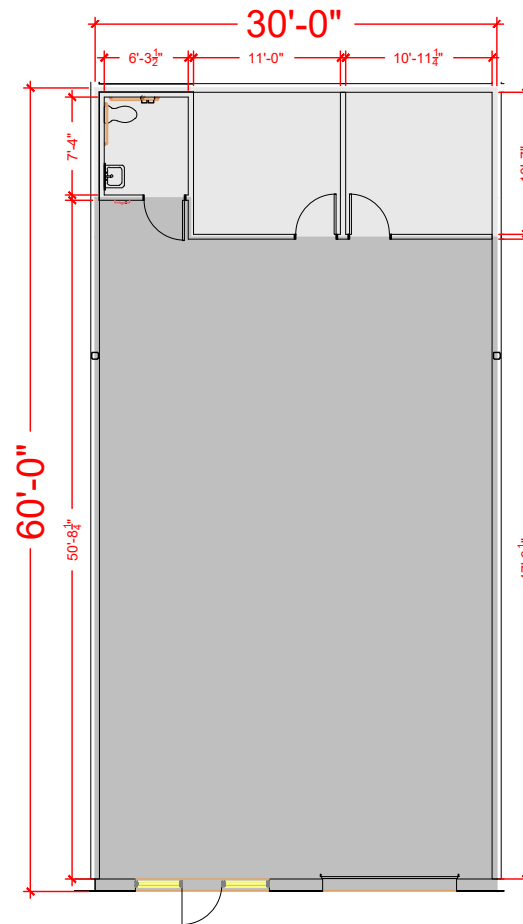

TOTAL SF AVAILABLE - 1,811 RSF

OFFICE - 315 RSF

WAREHOUSE - 1,496 RSF

Key Plan

Floor Plan