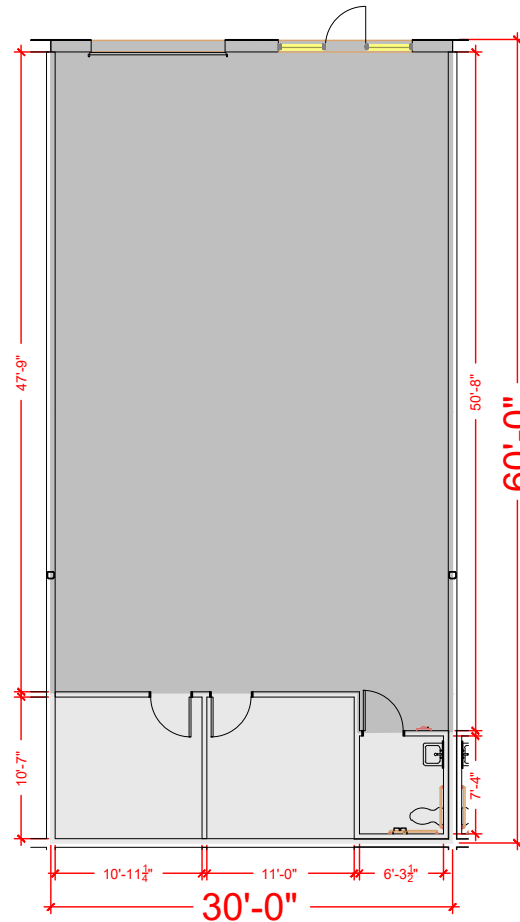

TOTAL SF AVAILABLE -1,811 RSF

OFFICE - 315 RSF
WAREHOUSE - 1,496 RSF

Key Plan

155

Floor Plan