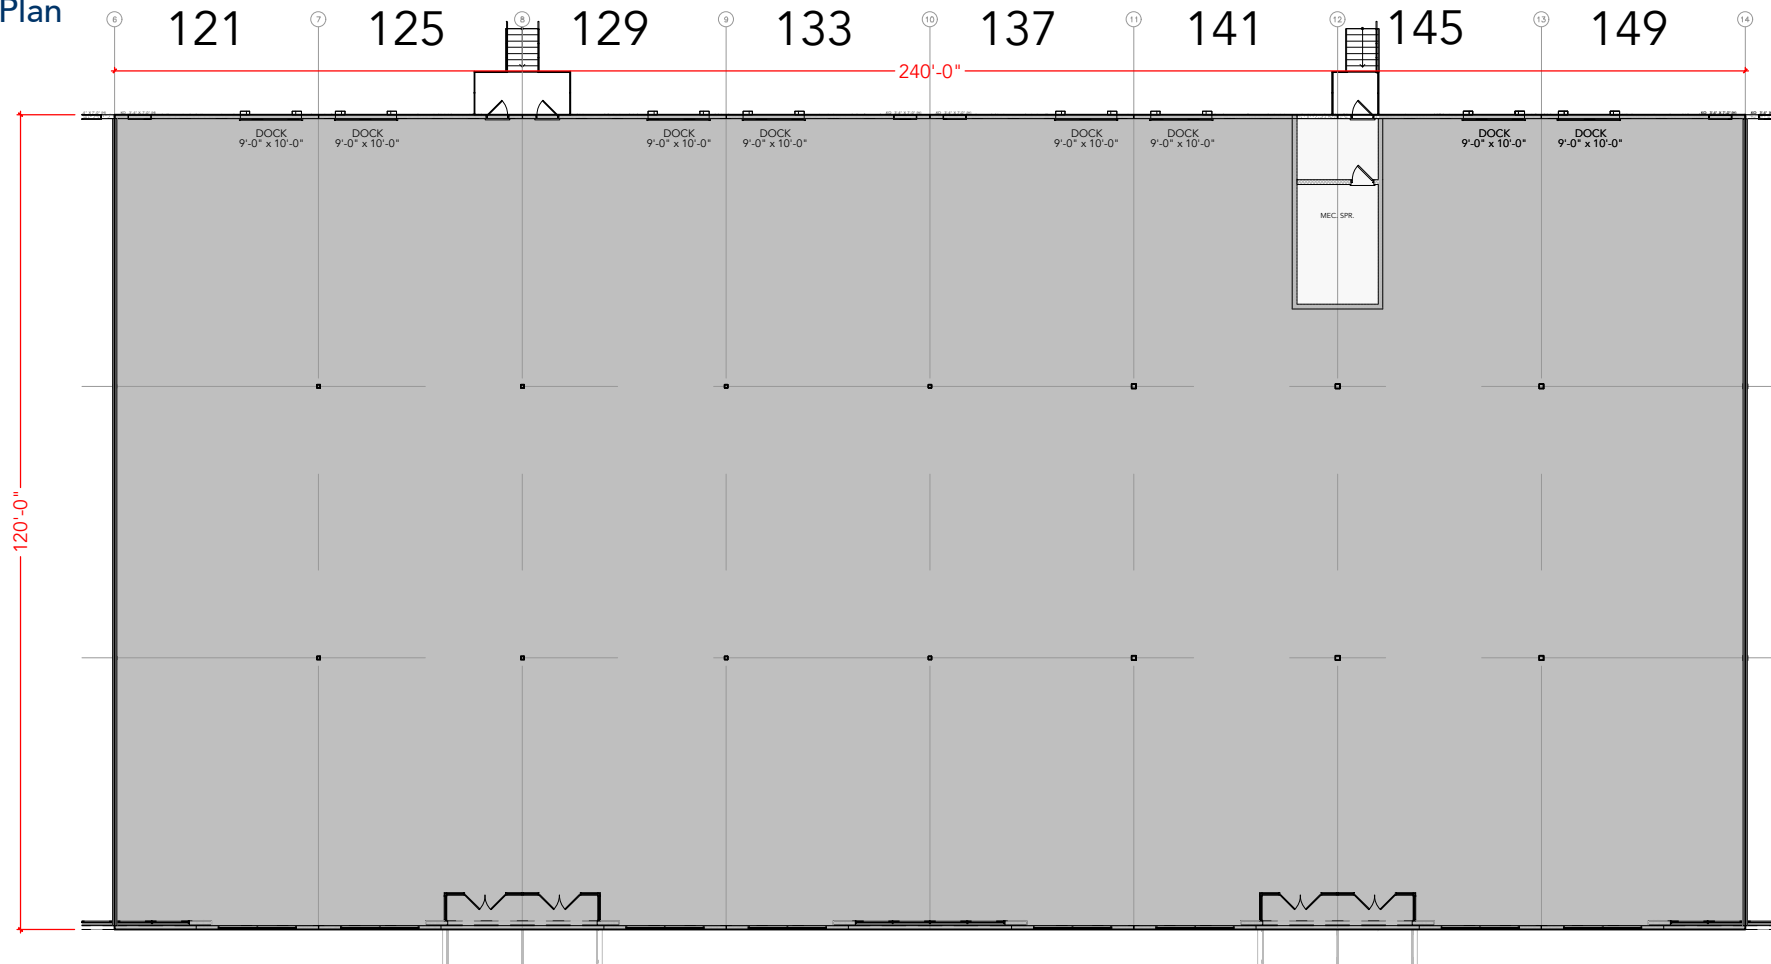

**TOTAL SF AVAILABLE - 28,583 RSF**

**OFFICE - 0,000 SF**

**WAREHOUSE - 28,583 RSF**

\* INCLUDES % OF METER ROOM  
[Click to access 3D model](#)

Key Plan

Floor Plan