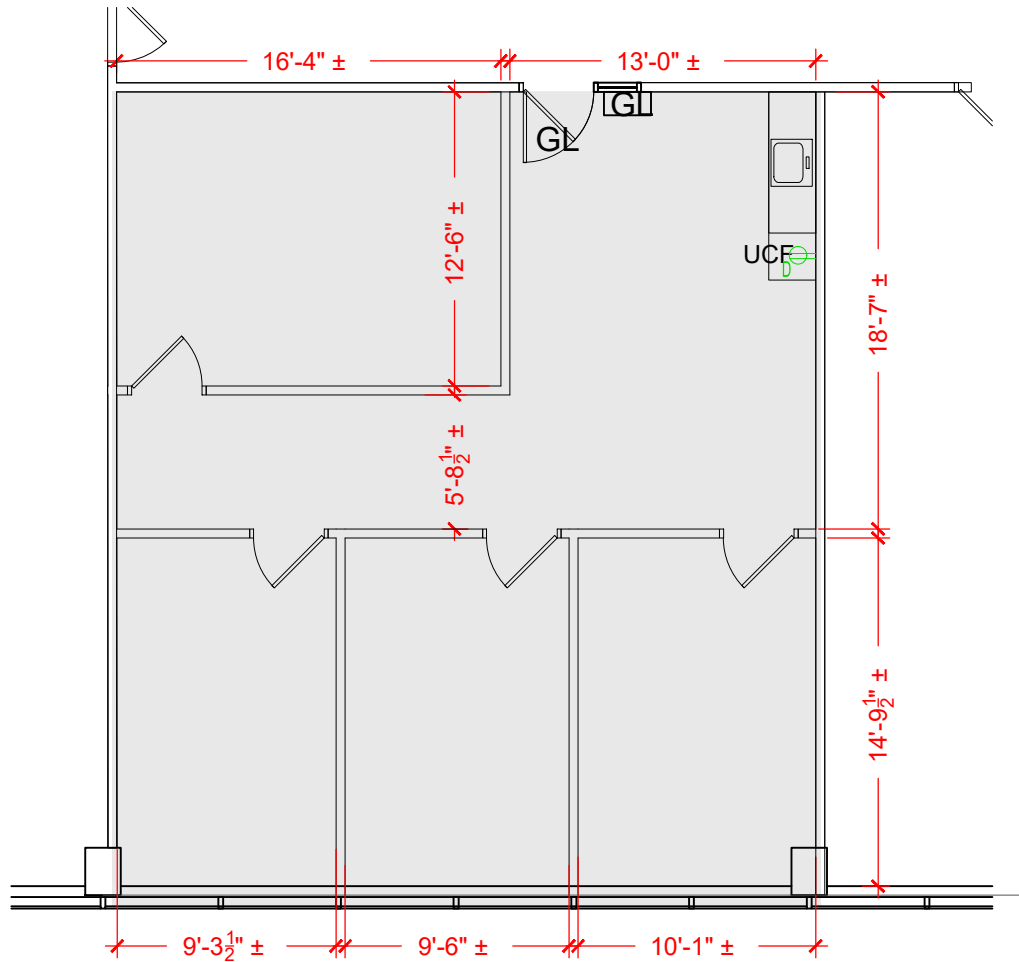

TOTAL SF AVAILABLE -1,164 RSF (12%)

Key Plan

[Click to access 3D model](#)

Floor Plan