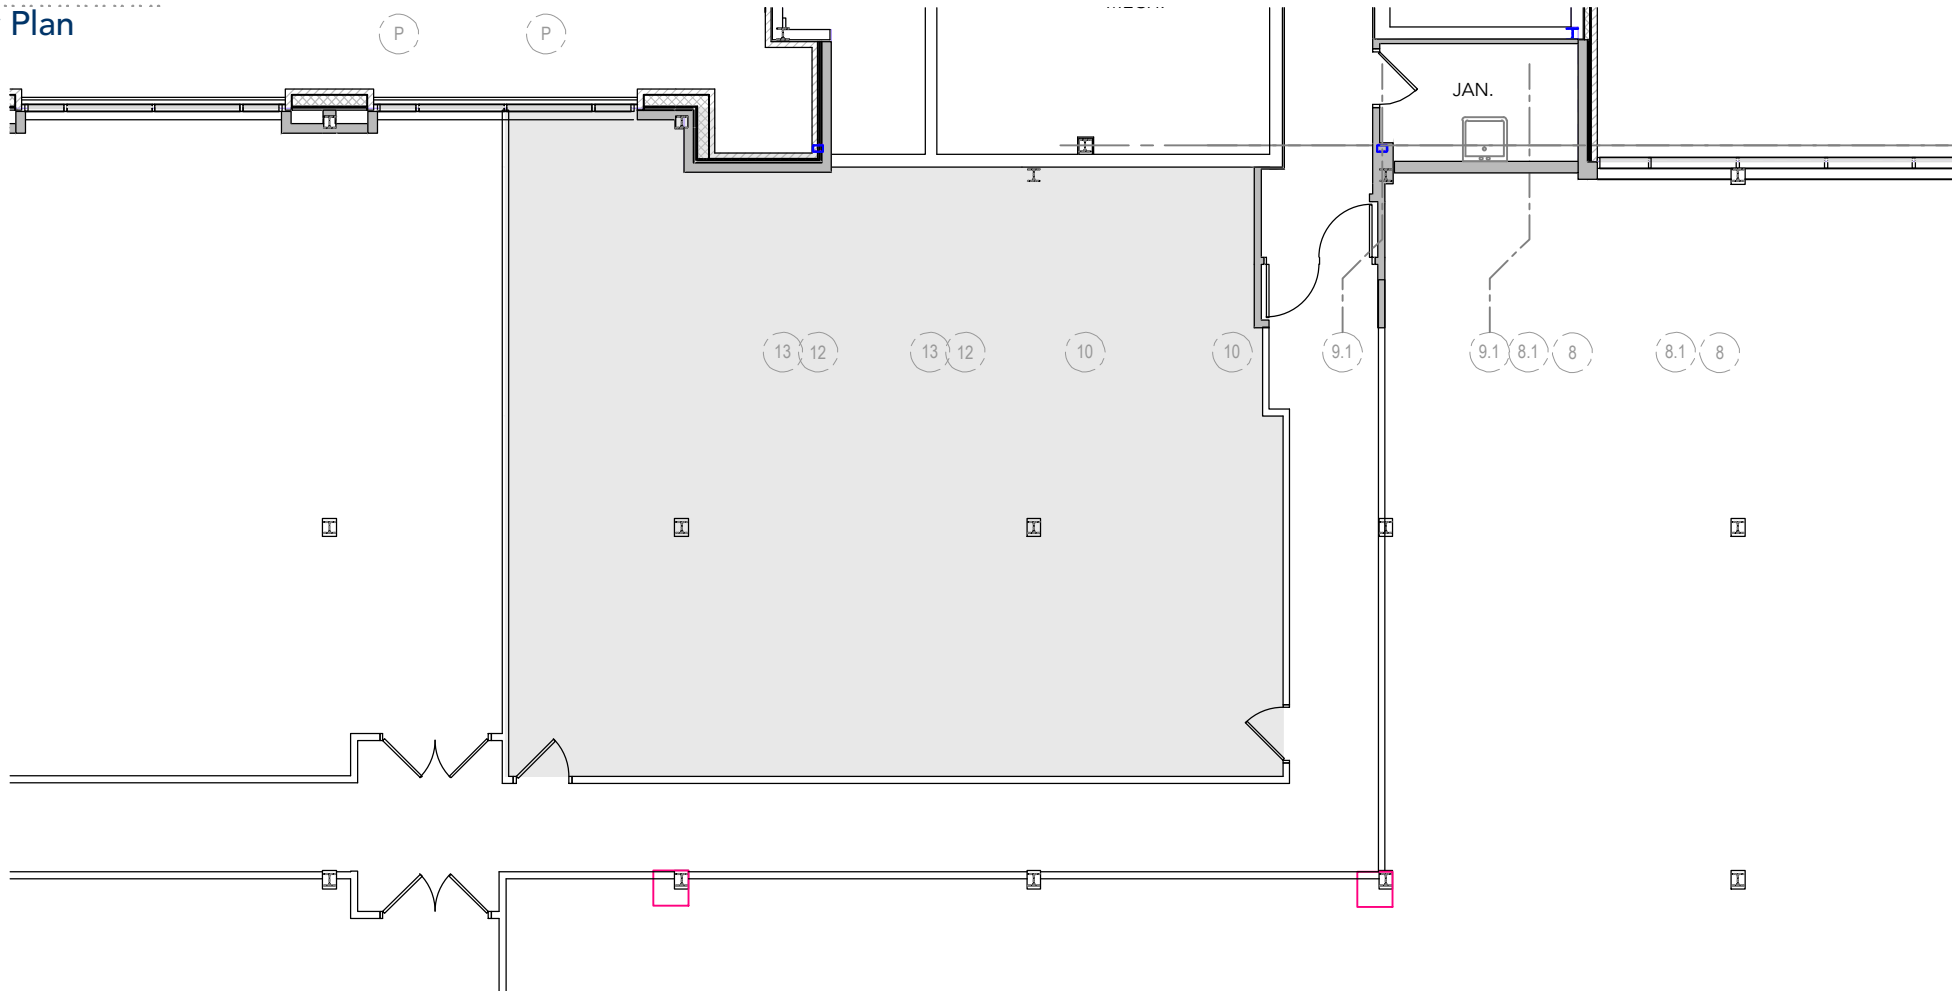

TOTAL SF AVAILABLE - 1,738 RSF(12%)

[Click to access 3D model](#)

Floor Plan