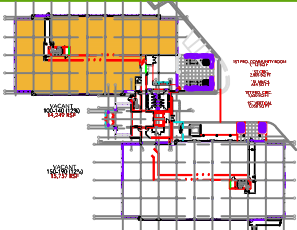

TOTAL SF AVAILABLE - 14,945 RSF(12%)

[Click to access 3D model](#)

Key Plan

Floor Plan