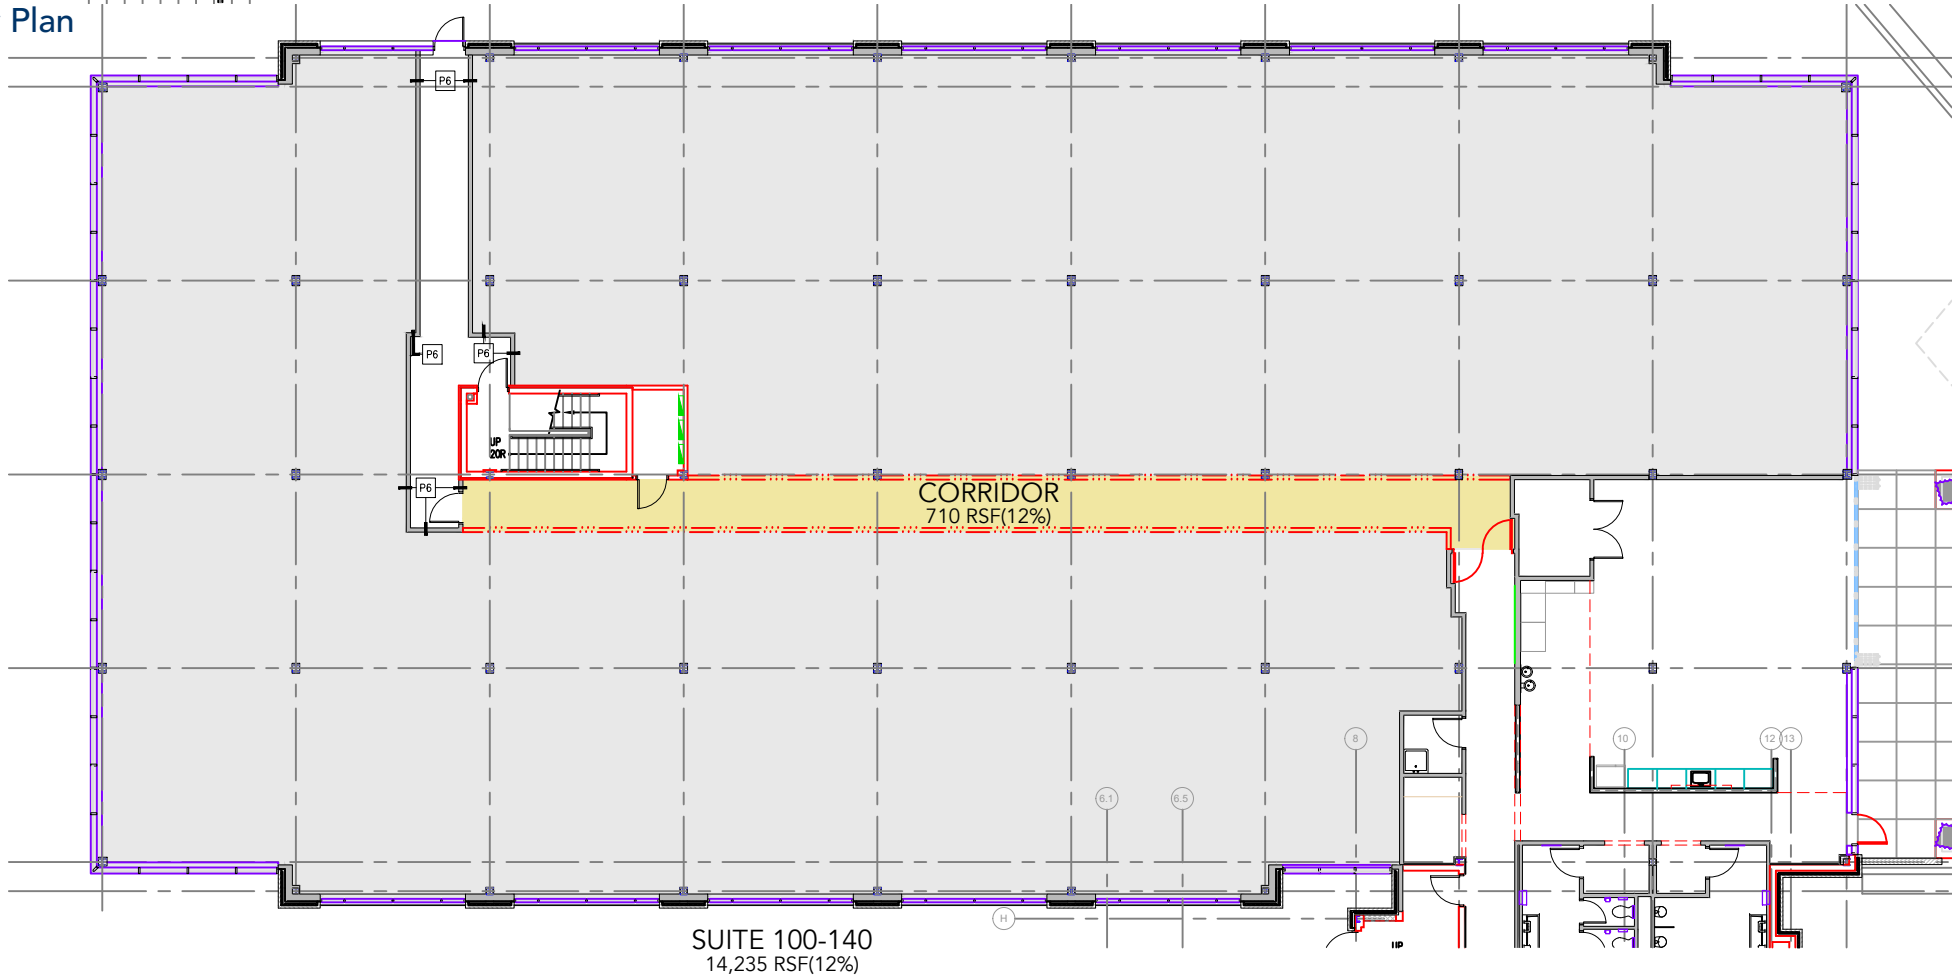

TOTAL SF AVAILABLE - 14,945 RSF(12%)

[Click to access 3D model](#)

Key Plan

Floor Plan