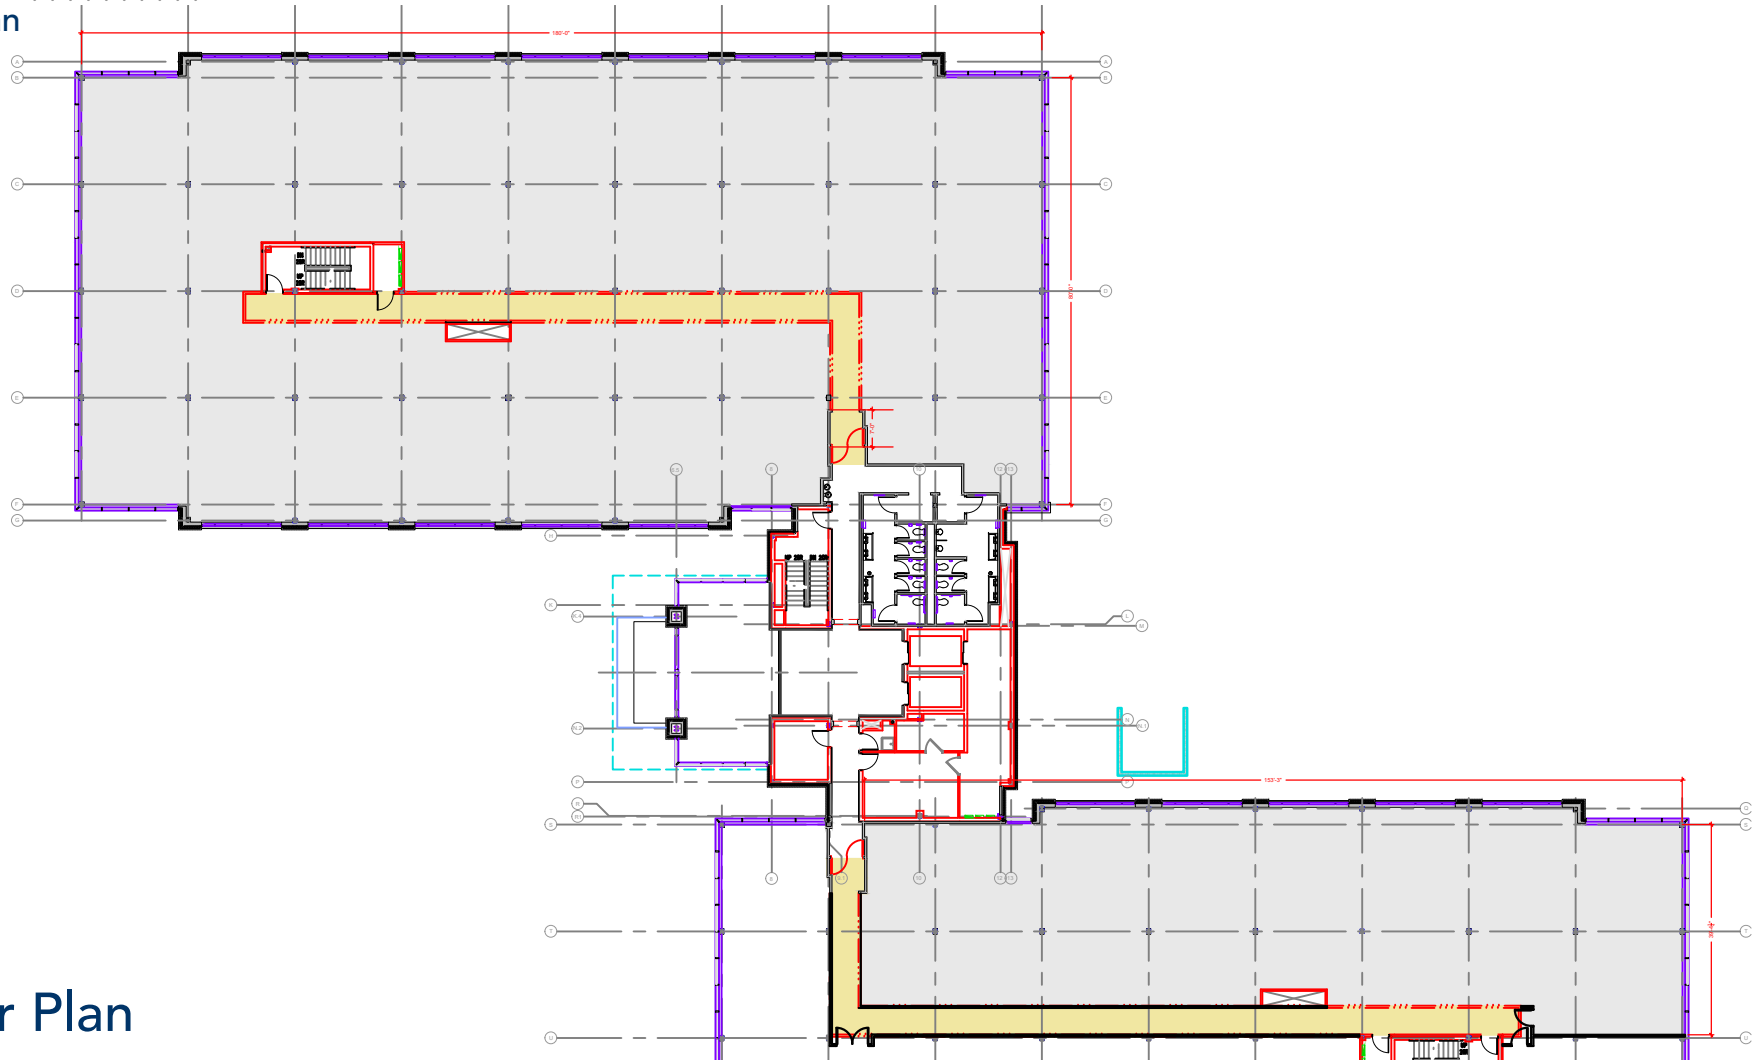

TOTAL SF AVAILABLE -22,445 RSF(12%)

SUITE 200-240 - 15,925 RSF(12%)

SUITE 250-265 - 6,520 RSF(12%)

[Click to access 3D model](#)

Key Plan

Floor Plan