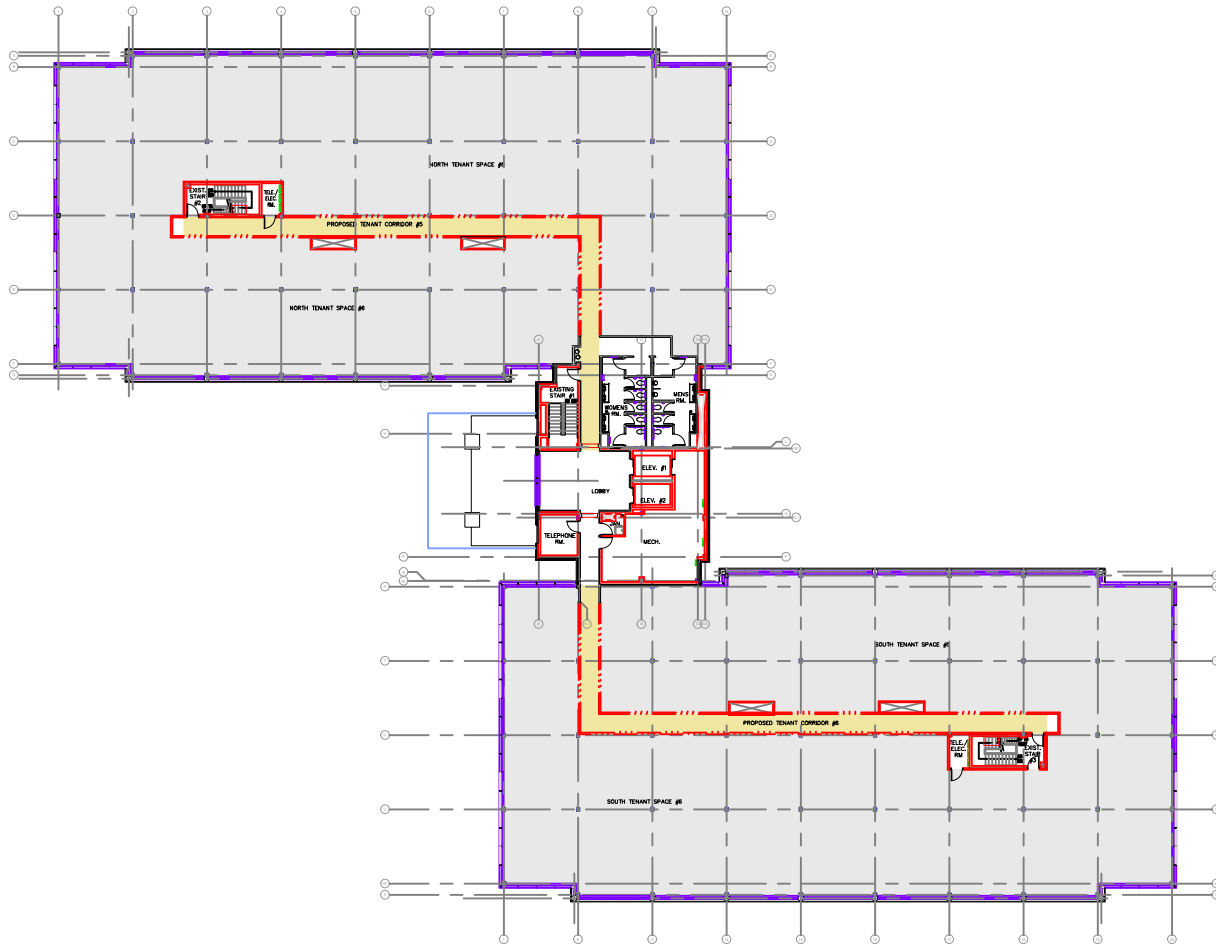

TOTAL SF AVAILABLE - 31,976 RSF(12%)

[Click to access 3D model](#)

Key Plan

Floor Plan