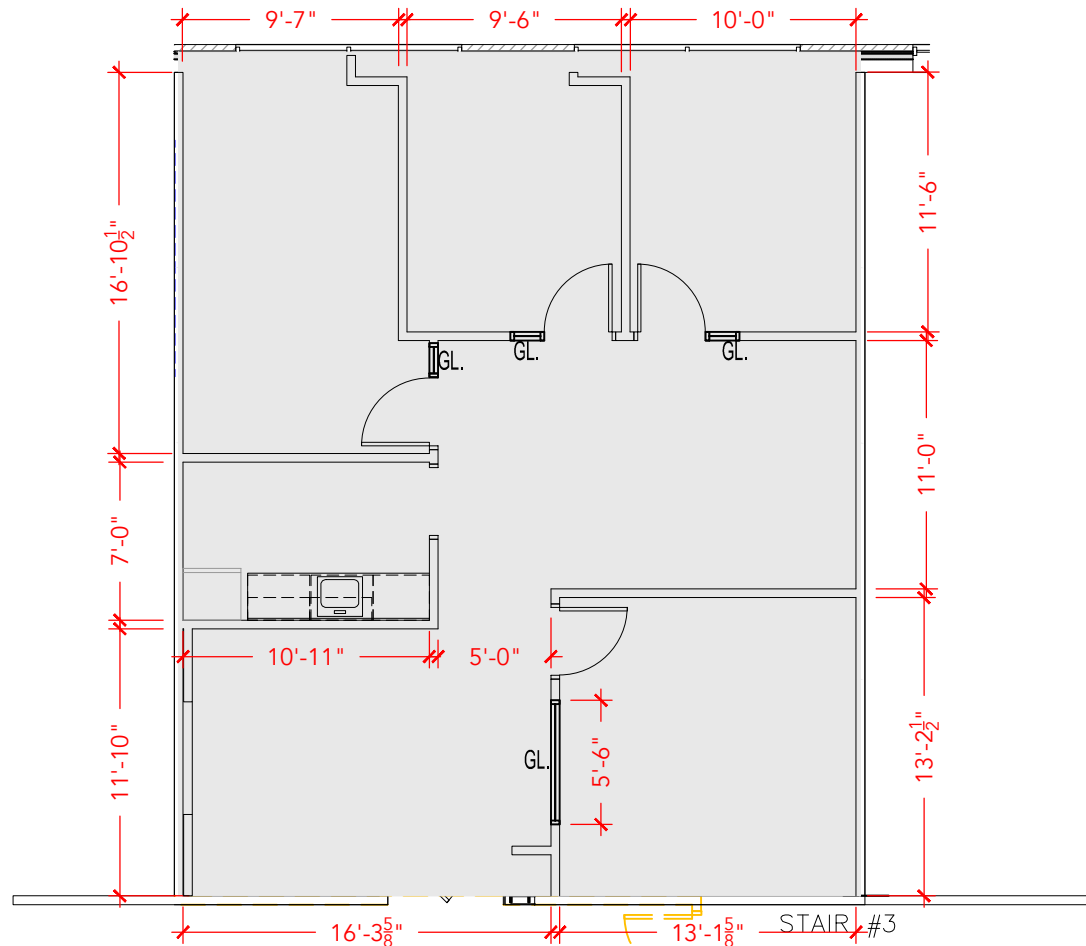

TOTAL SF AVAILABLE -1,264 RSF (12%)

[Click to access 3D model](#)

Key Plan

Floor Plan