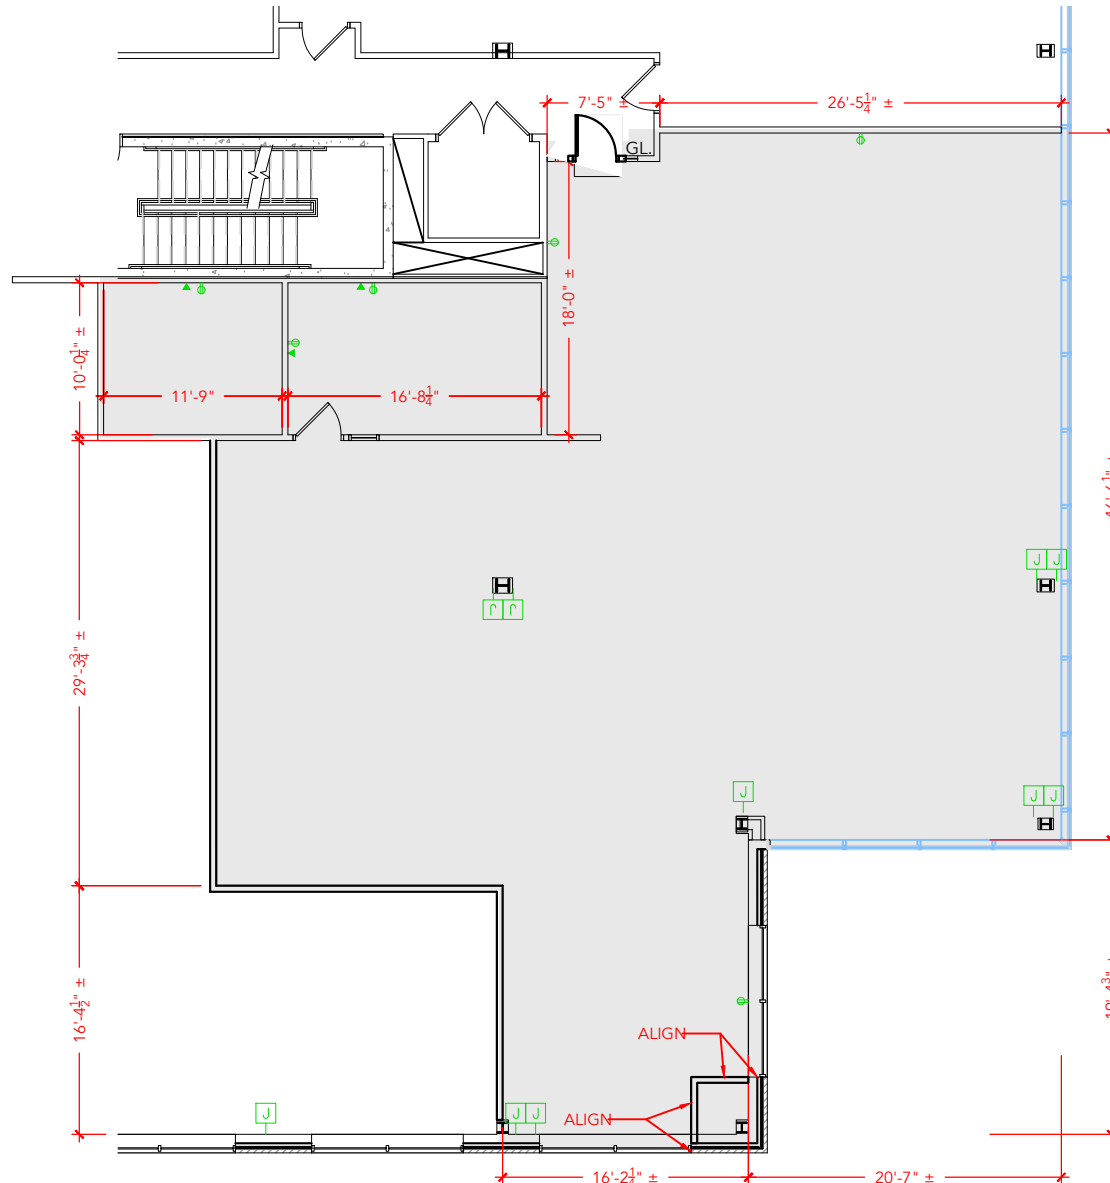

TOTAL SF AVAILABLE - 3,260 RSF(12%)

Floor Plan