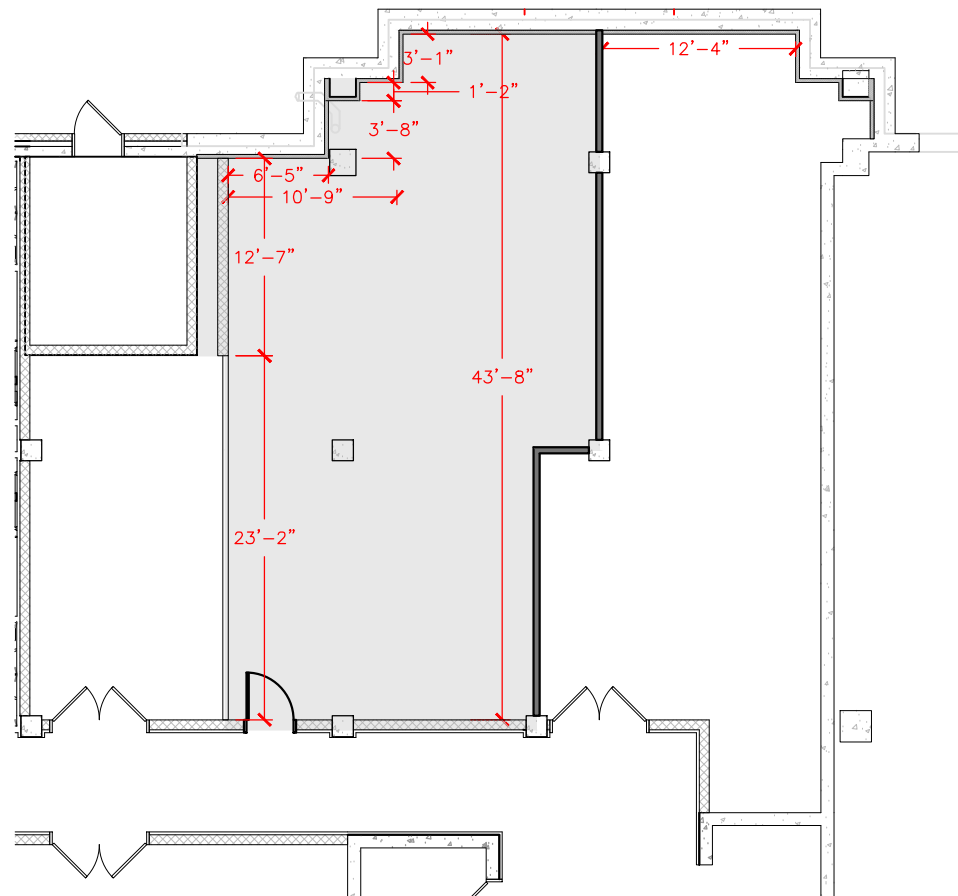

TOTAL SF AVAILABLE - 1,062 RSF (12%)

Key Plan

[Click to access 3D model](#)

Floor Plan