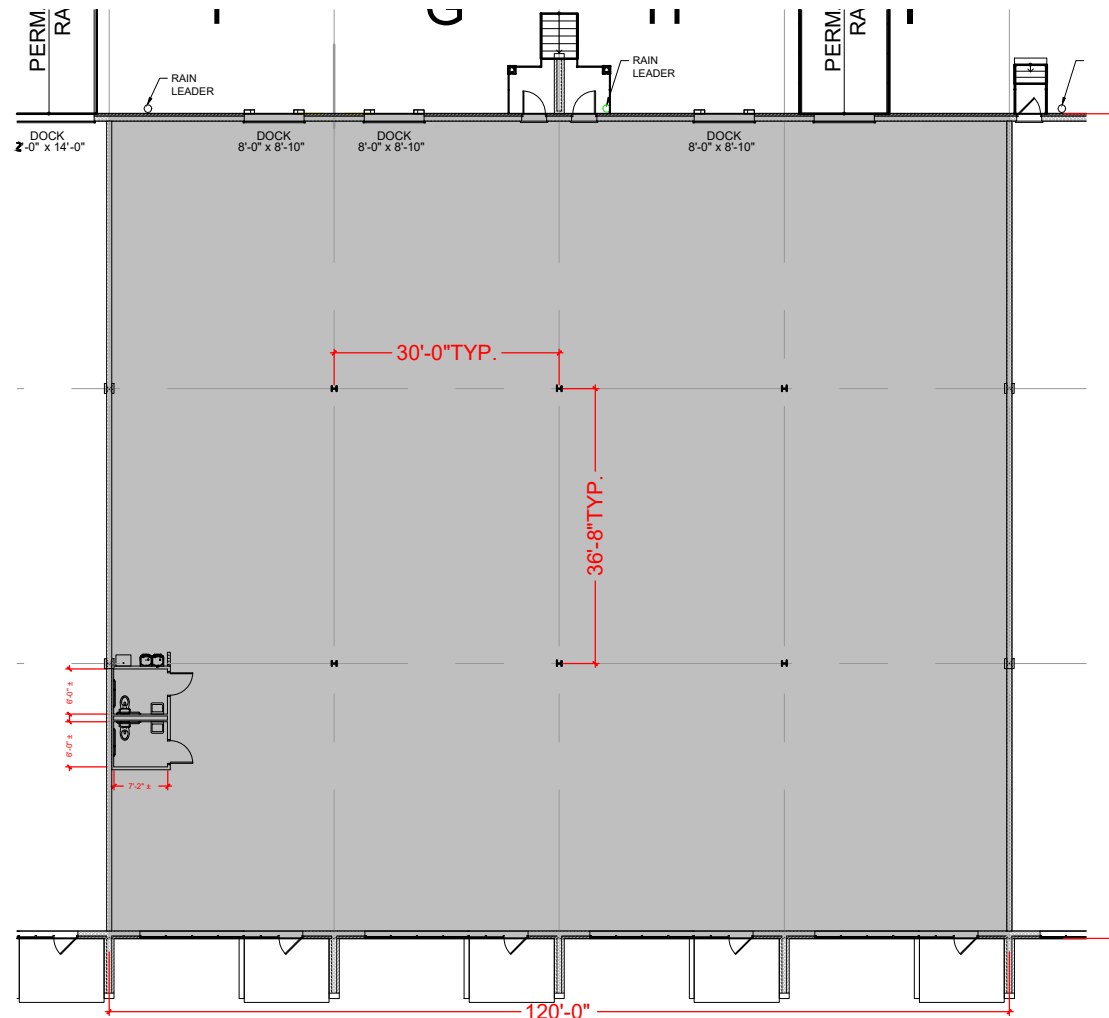

TOTAL SF AVAILABLE - 13,200 SF

OFFICE - 0,000 SF  
WAREHOUSE - 13,200 SF

[Click to access 3D model](#)

Key Plan

Floor Plan