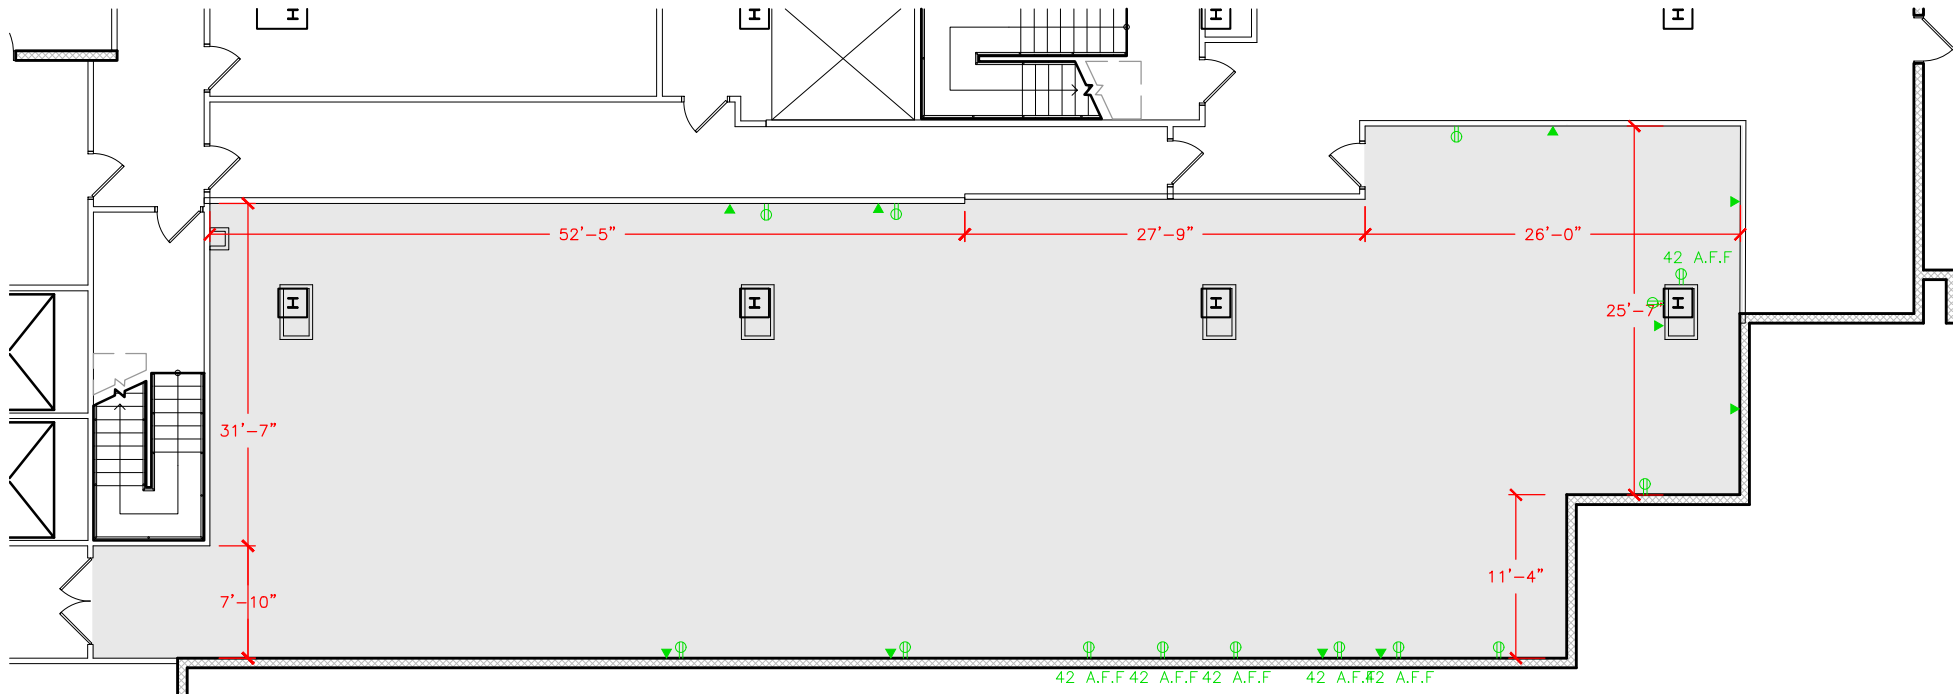

TOTAL SF AVAILABLE - 3,837 RSF (12%)

[Click to access 3D model](#)

Key Plan

Floor Plan