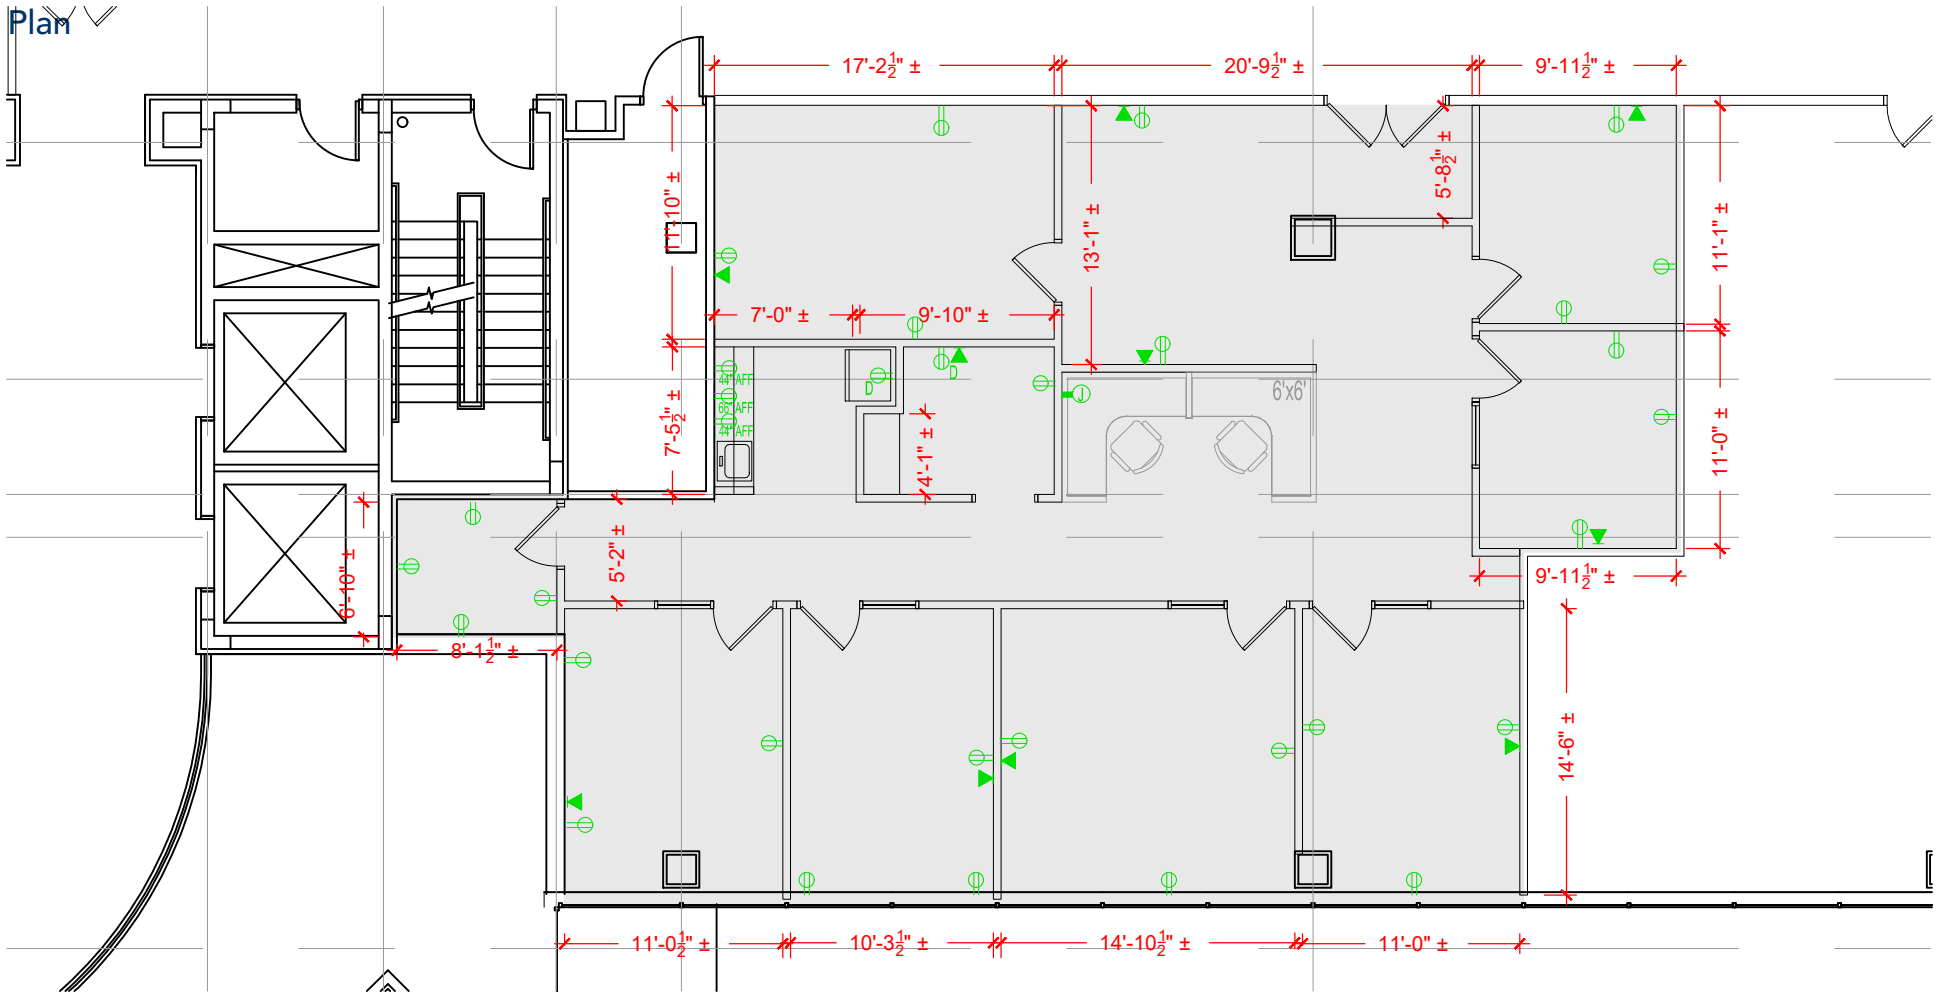

TOTAL SF AVAILABLE - 2,310 RSF(12%)

[Click to access 3D model](#)

Key Plan

Floor Plan